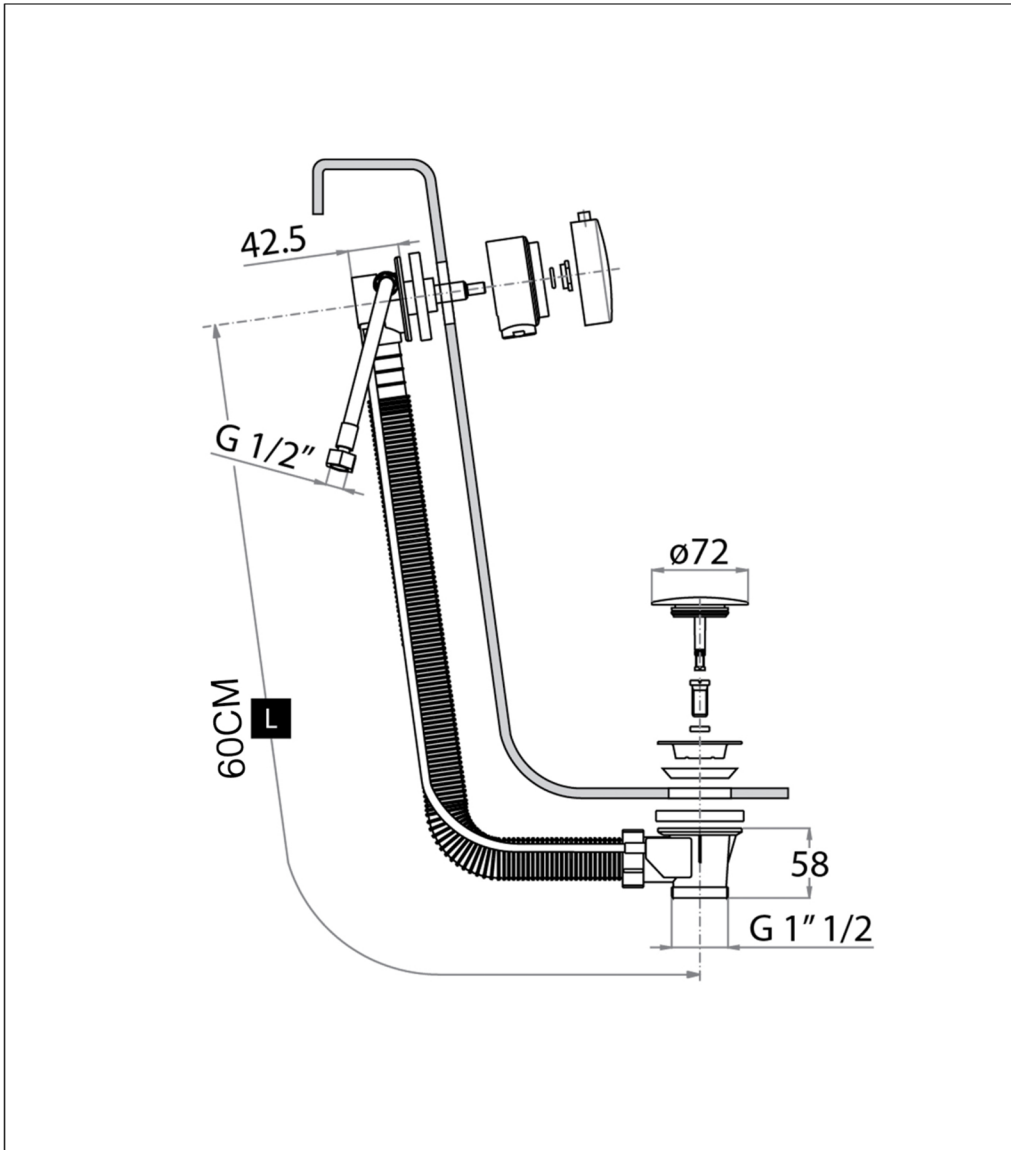

# Technical Data Sheet

Product range: Bath Waste

Product code: 809A5

Finishes Available: Chrome

Min Pressure:  
MP 0.5

Approvals:  
N/A

Connections:  
G 1/2"

Warranty:  
2 Years