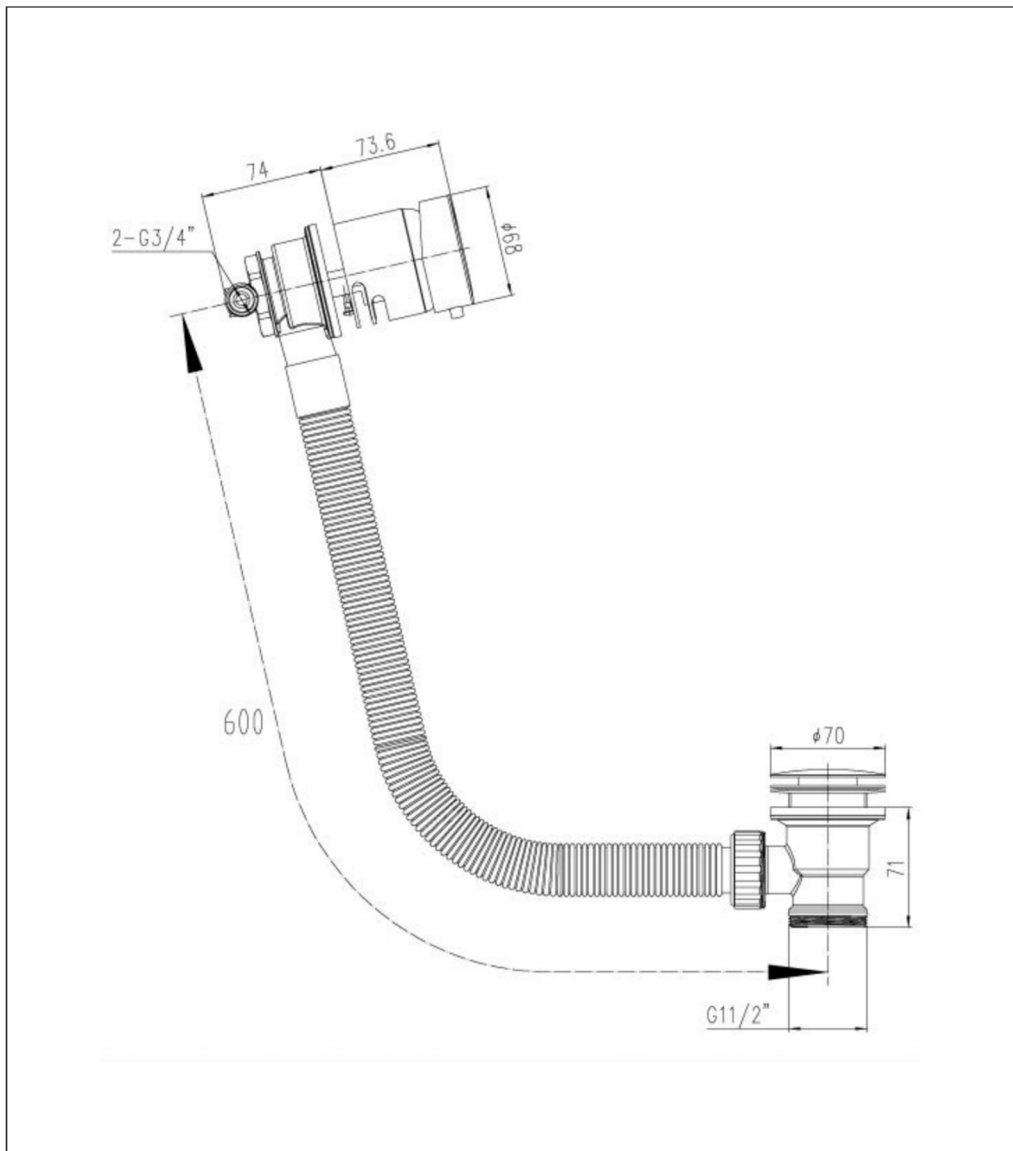

Technical Data Sheet

Product range: Bath Waste

Product code: 809A6227

Finishes Available: Chrome

Min Pressure:

MP 0.5

Approvals:

N/A

Connections:

G1/2"

Warranty:

2 Years

Flow Rate

0.2Bar: 2,8L/min

0.5Bar: 4,3L/min

1Bar: 10,3L/min

2Bar: 16L/min

3Bar: 20,1L/min