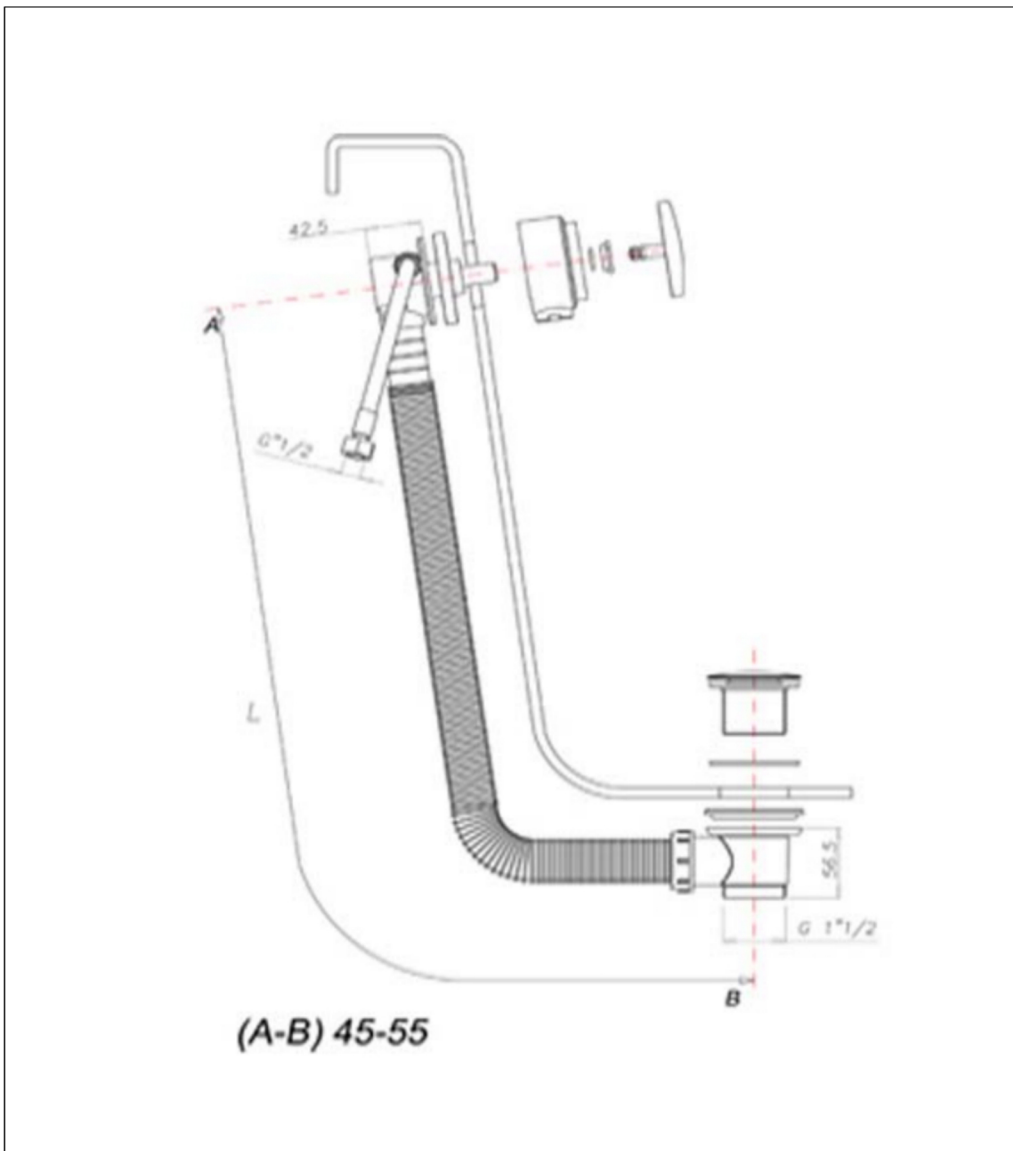

Technical Data Sheet

Product range: Bath Waste

Product code: 809BXCC

Finishes Available: Chrome

Min Pressure:
MP 0.5

Approvals:
N/A

Connections:
G 1/2"

Warranty:
2 Years