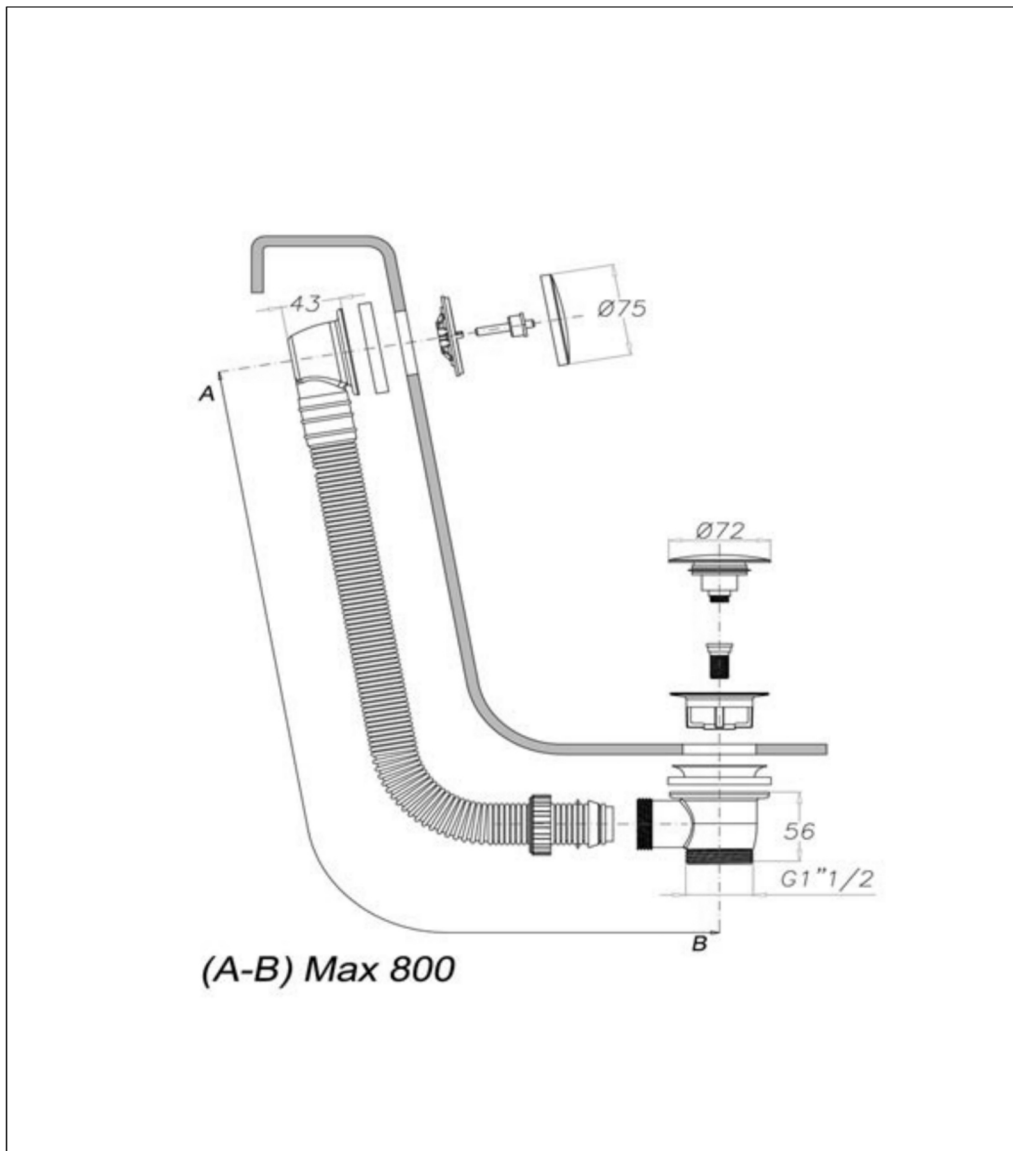

Technical Data Sheet

Product range: Bath Waste

Product code: 809CC

Finishes Available: Chrome

Min Pressure:
MP 0.5

Approvals:
N/A

Connections:
G 1/2"

Warranty:
2 Years