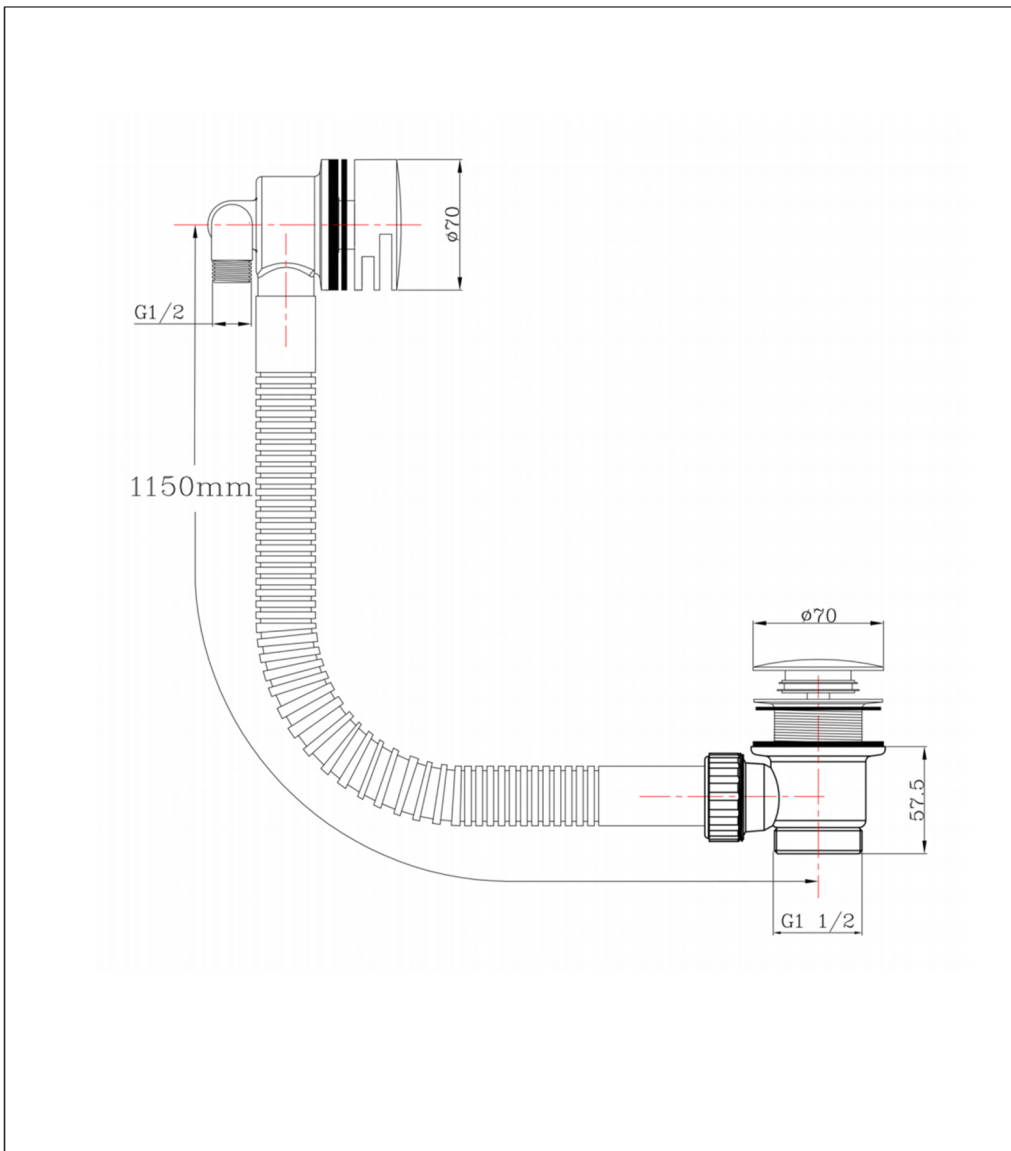

Technical Data Sheet

Product range: Bath Waste

Product code: 809HACC, NK809HACC, G809HACC

Finishes Available: Chrome, Nickel, Antique Brass

Min Pressure:

HP 1

Approvals:

N/A

Connections:

G1/2"

Warranty:

2 Years

Flow Rate

0.2Bar: 6.1L/min

0.5Bar: 10.5L/min

1Bar: 15.3L/min

2Bar: 21.7L/min

3Bar: 26.6L/min