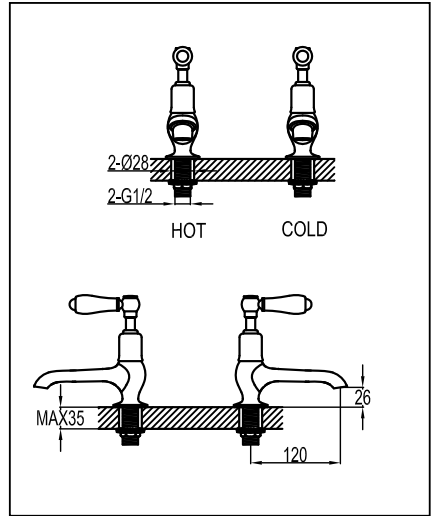

Coordinated Bathrooms Designed For You

GROSVENOR LEVER LONG NOSE
BASIN TAPS

Installation Steps

Dimension Drawing

Explosive drawing