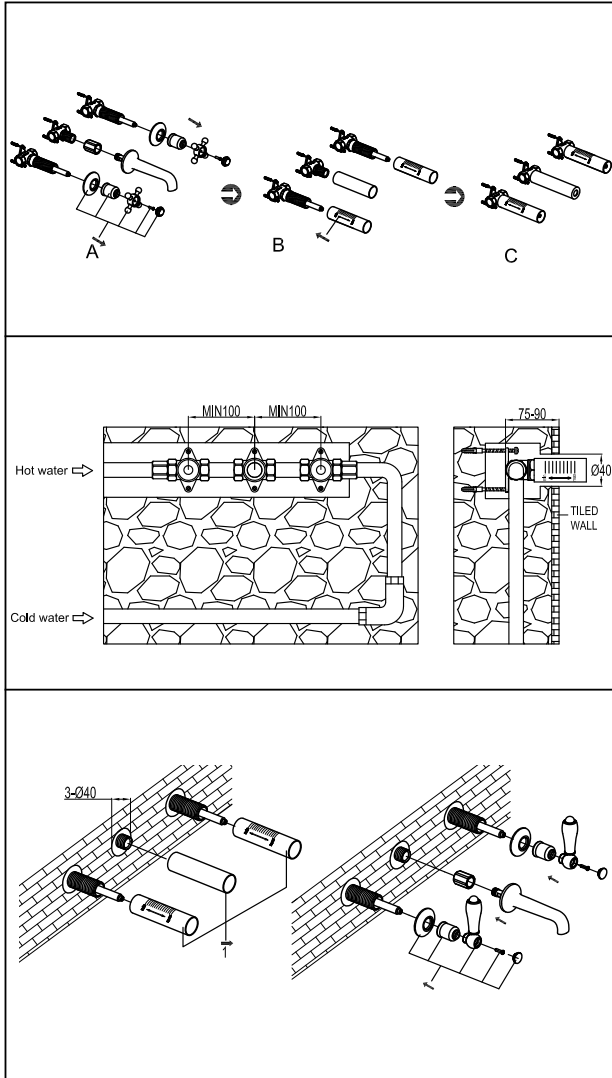

Coordinated Bathrooms Designed For You

GROSVENOR LEVER 3 HOLE WALL MOUNTED BASIN

Installation Steps

Dimension Drawing

Explosive drawing