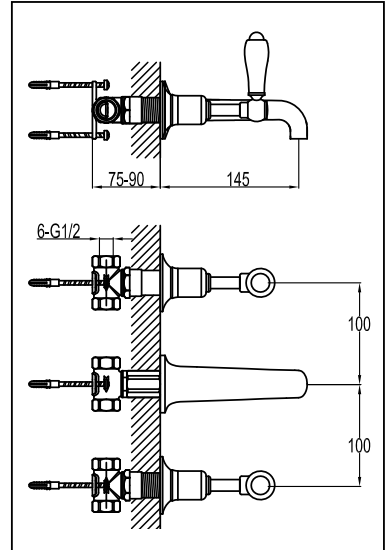

Coordinated Bathrooms Designed For You

GROSVENOR LEVER 3 HOLE WALL MOUNTED BASIN

Installation Steps

Dimension Drawing

Explosive drawing