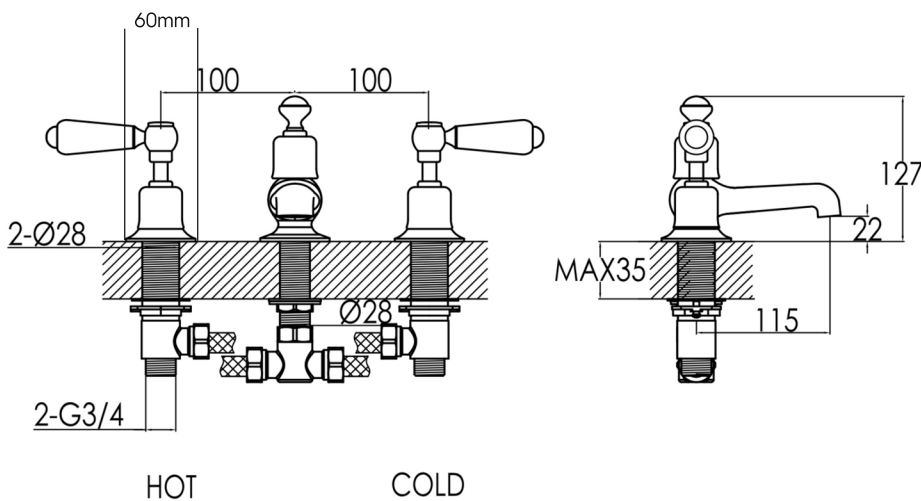

Technical Data Sheet

Product range: GROSVENOR

Product code: 85095, 85095G, GB85095

Finishes Available: Brass with Chrome, Antique Brass finishes

Min Pressure:

LP 0.2

Approvals:

N/A

Connections:

G 3/4"

Warranty:

15 Years (5 on cartridges)

Flow Rate

0.2Bar: 8.6L/min

0.5Bar: 9.6L/min

1Bar: 12.8L/min