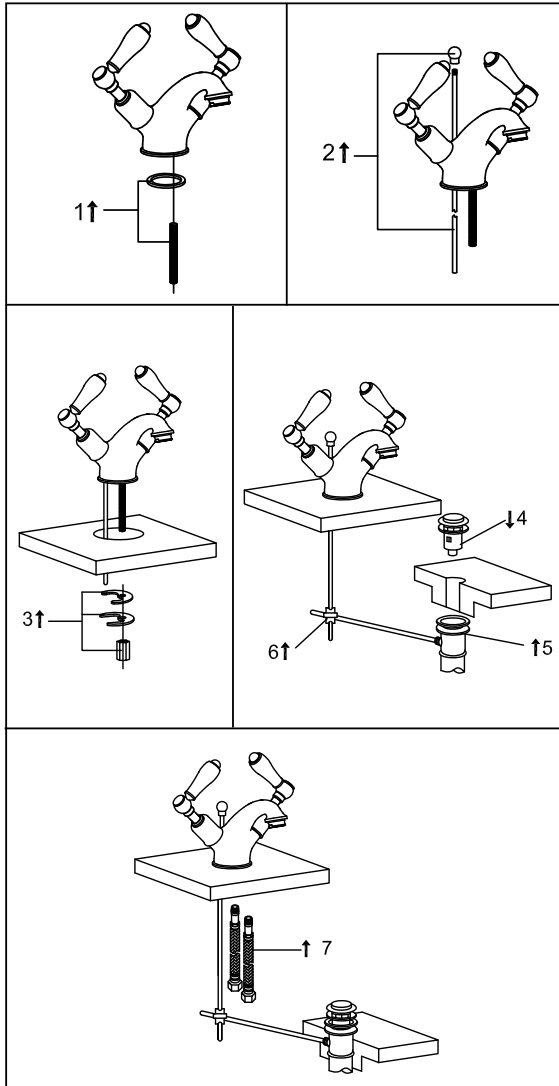

GROSVENOR LEVER BASIN MIXER
WITH POP UP WASTE

Coordinated Bathrooms Designed For You

Installation Steps

Dimension Drawing

Explosive drawing