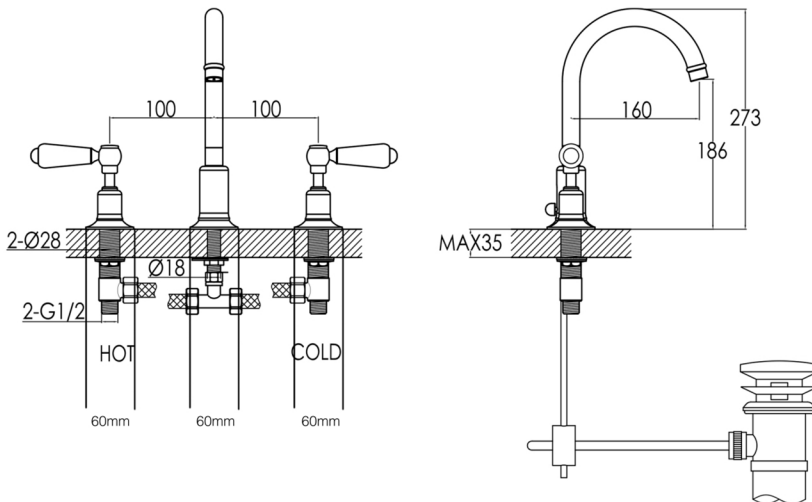

# Technical Data Sheet

Product range: GROSVENOR

Product code: 85191, 85191G, GB85191

Finishes Available: Brass with Chrome, Antique Brass, Nickel finishes

**Min Pressure:**

LP 0.2

**Approvals:**

N/A

**Connections:**

G 1/2"

**Warranty:**

15 Years (5 on cartridges)

## Flow Rate

0.2Bar: 5.6L/min

0.5Bar: 6.4L/min

1Bar: 8L/min

2Bar: 10L/min

3Bar: 12.8L/min