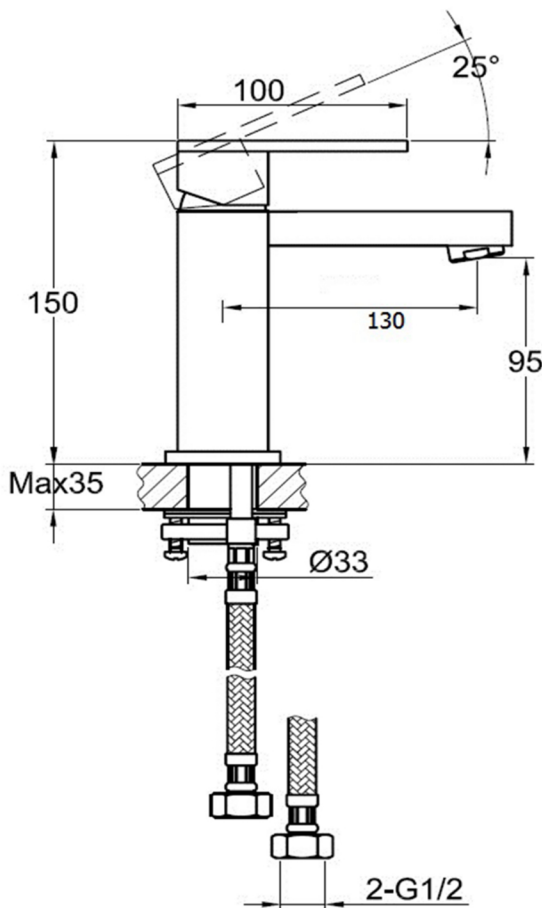

Technical Data Sheet

Product range: ATHENA

Product code: 86001

Finishes Available: Chrome

Min Pressure:

HP 1

Approvals:

WRAS

Connections:

G 1/2"

Warranty:

15 Years (5 on cartridges)

Flow Rate

0.5Bar: 6L/min

1Bar: 8.5L/min

2Bar: 11.9L/min

3Bar: 14.5L/min