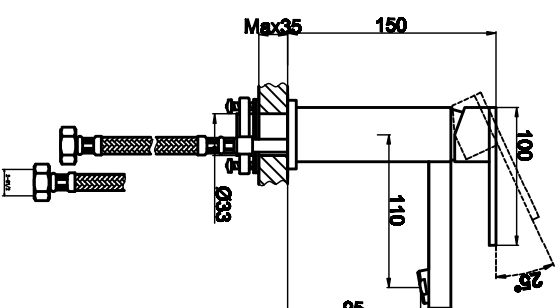

Single lever mono basin mixer

Art NO:86001

Installation

Technique drawing

Explosion drawing