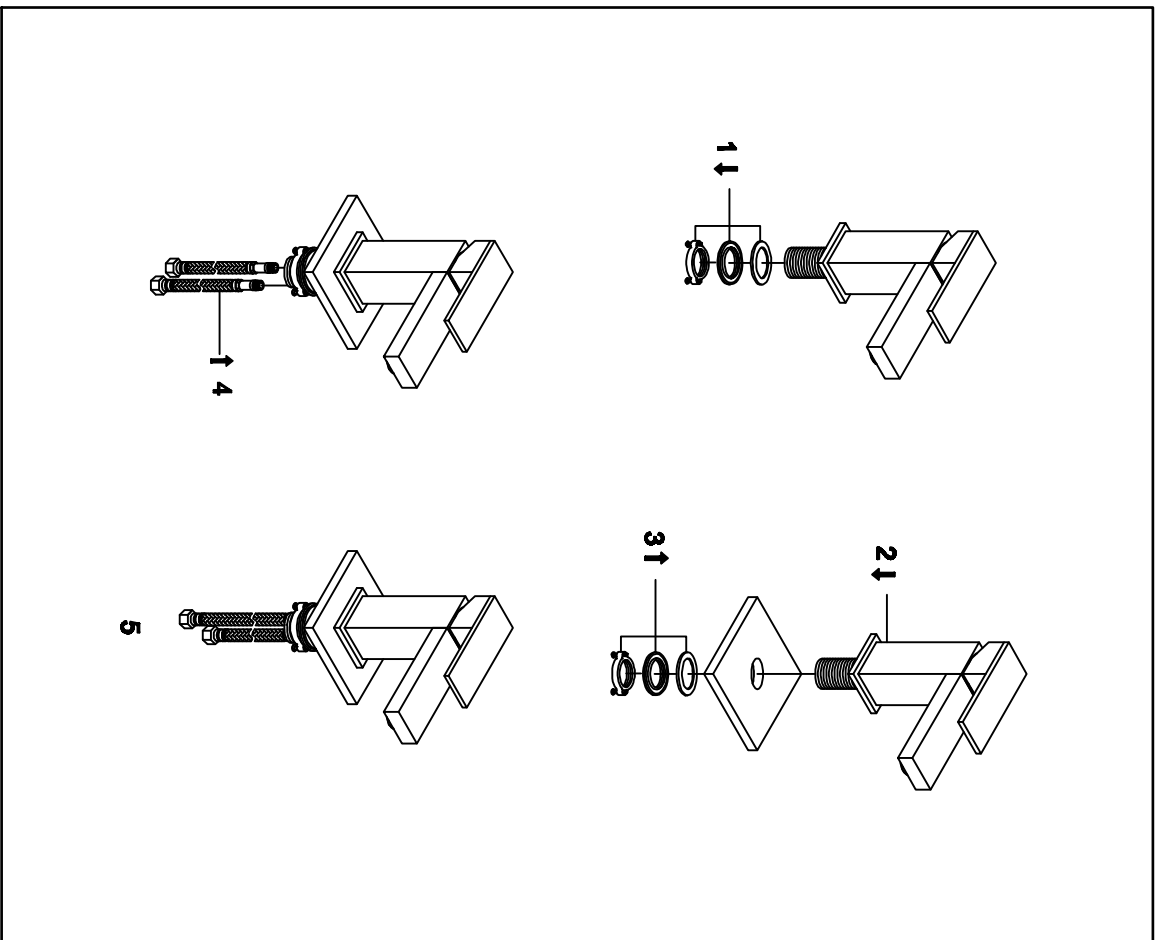

Single lever mono basin mixer

Art NO:86001

Installation

Technique drawing

Explosion drawing