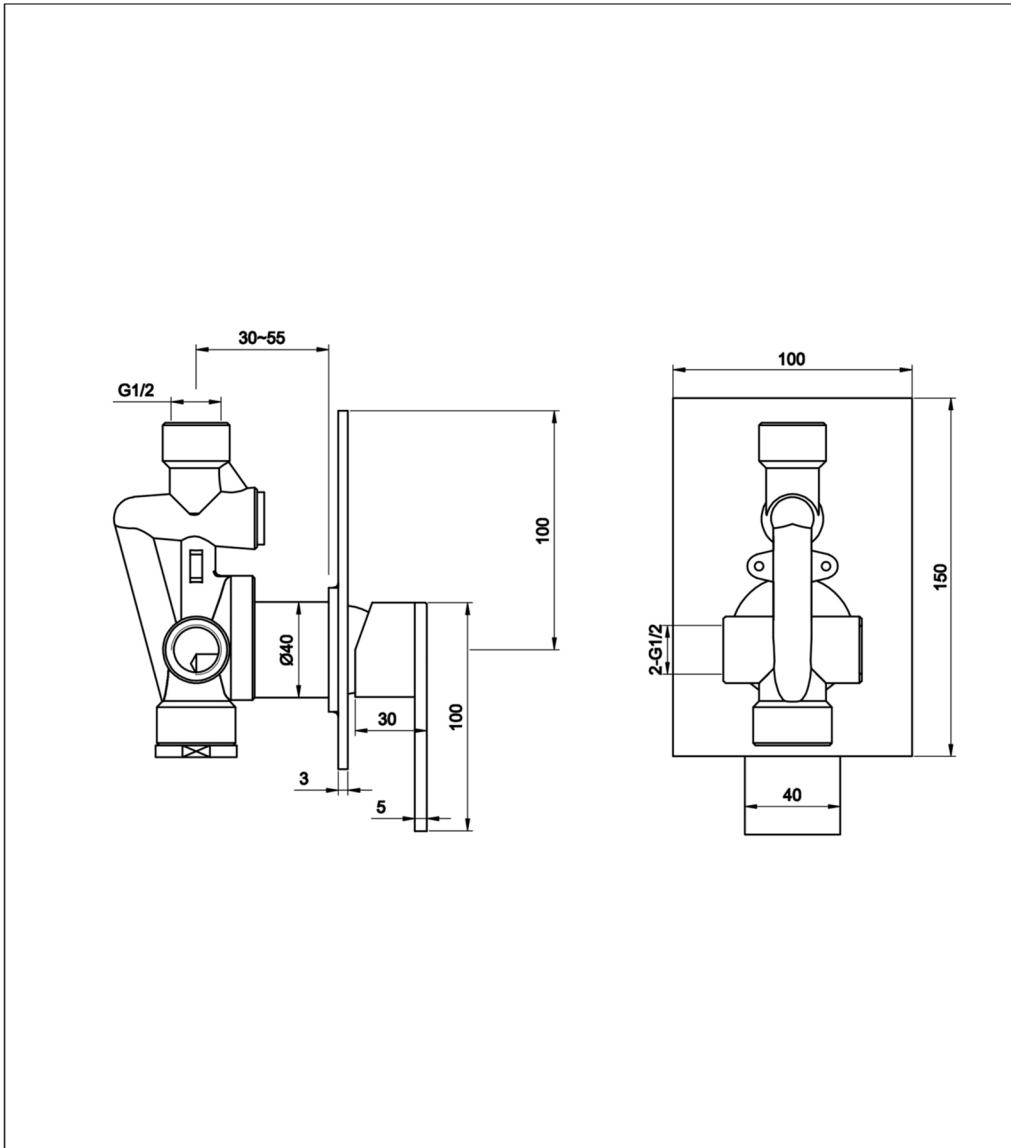

Technical Data Sheet

Product range: ATHENA

Product code: 86227

Finishes Available: Chrome

Min Pressure:

HP 1

Approvals:

N/A

Connections:

G 1/2"

Warranty:

15 Years (5 on cartridges)

Flow Rate

0.5Bar: 6.8L/min

1Bar: 9.8L/min

2Bar: 14.5L/min

3Bar: 18L/min