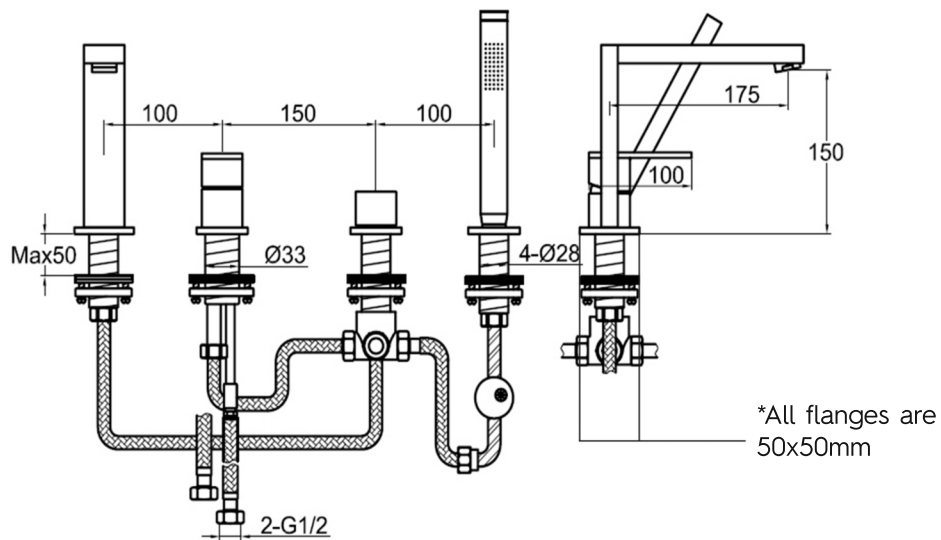

# Technical Data Sheet

Product range: ATHENA

Product code: 862277

Finishes Available: Chrome

#### Connections:

G 1/2"