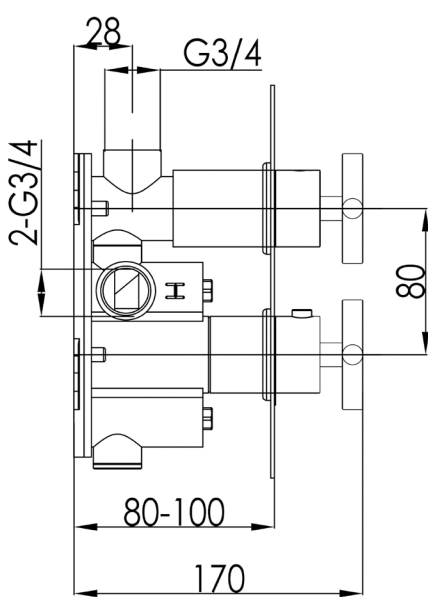

# Technical Data Sheet

Product range: ATHENA

Product code: 86671

Finishes Available: Chrome

**Min Pressure:**

MP 0.5

**Approvals:**

WRAS

**Connections:**

G3/4"

**Warranty:**

15 Years (5 on cartridges)

## Flow Rate

0.2Bar: 12L/min

0.5Bar: 17L/min

1Bar: 21L/min

2Bar: 28.5L/min

3Bar: 36L/min