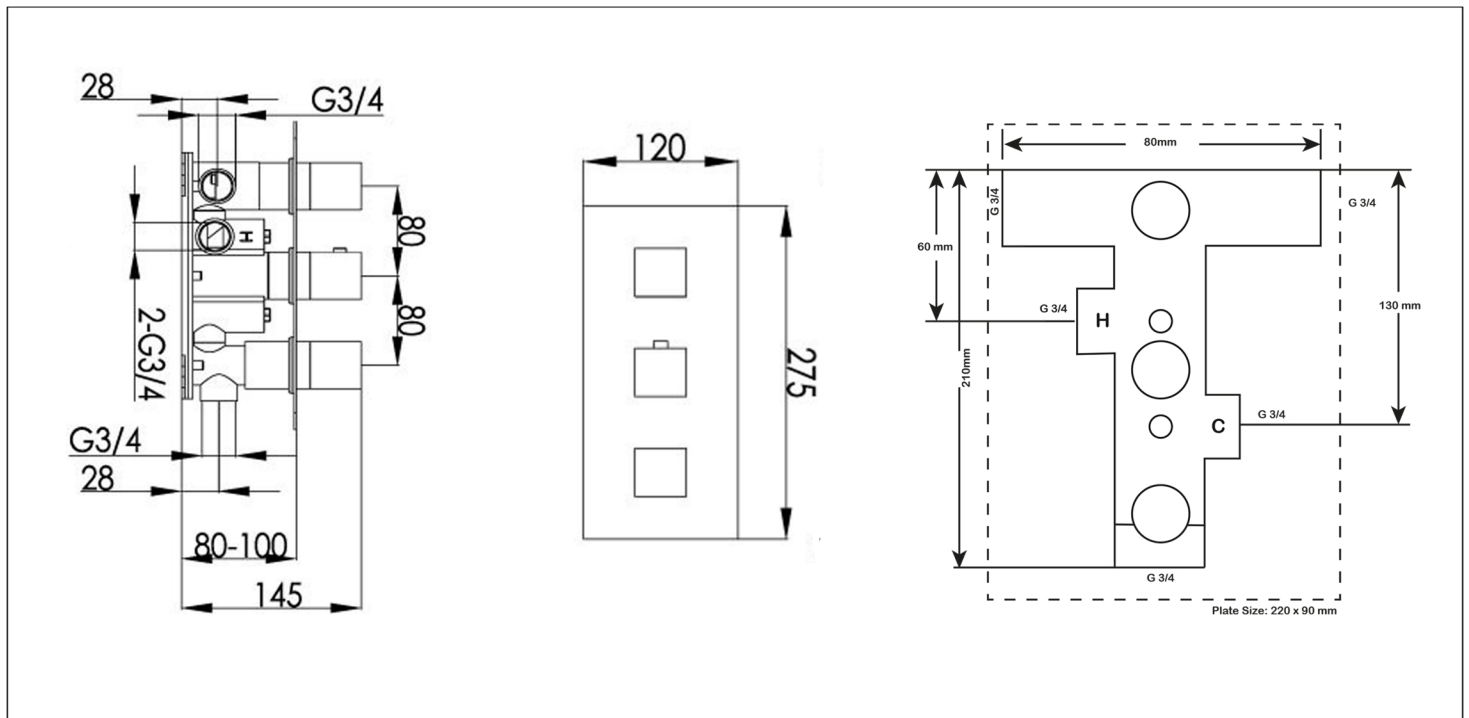

# Technical Data Sheet

Product range: SOLEX

Product code: 86691

Finishes Available: Chrome

**Min Pressure:**

MP 0.5

**Approvals:**

WRAS

**Connections:**

G3/4"

**Warranty:**

15 Years (5 on cartridges)

**Flow Rate**

Diverter side

0.5 Bar: 10.8 L/min

1 Bar: 12.3 L/min

2 Bar: 16.5 L/min

3 Bar: 19.2 L/min

4 Bar: 22 L/min

5 Bar: 24.8 L/min

**Flow Rate**

On-Off side

0.5 Bar: 10.9 L/min

1 Bar: 12.3 L/min