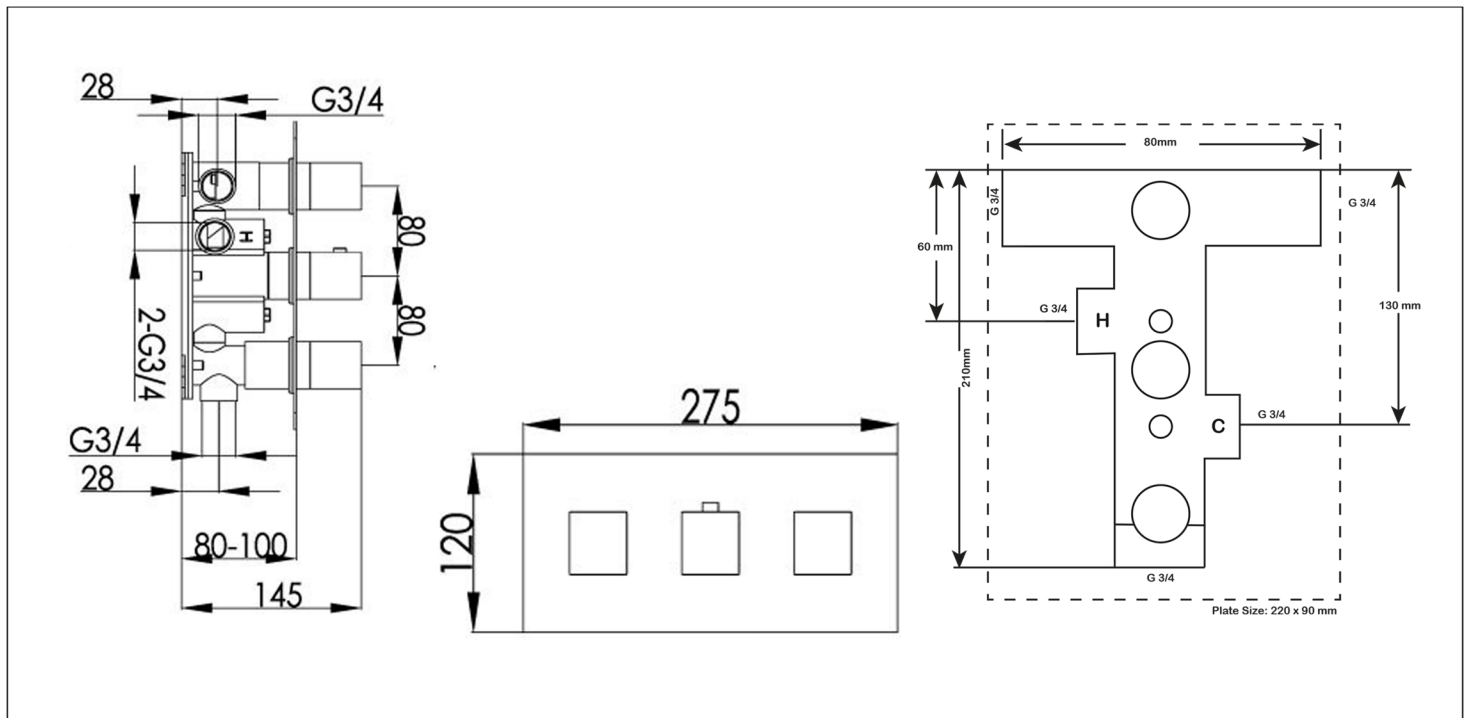

Technical Data Sheet

Product range: SOLEX

Product code: 86692

Finishes Available: Chrome

Min Pressure:

MP 0.5

Approvals:

WRAS

Connections:

G3/4"

Warranty:

15 Years (5 on cartridges)

Flow Rate

Diverter side

0.5 Bar: 10.8 L/min

1 Bar: 12.3 L/min

2 Bar: 16.5 L/min

3 Bar: 19.2 L/min

4 Bar: 22 L/min

5 Bar: 24.8 L/min

Flow Rate

On-Off side

0.5 Bar: 10.9 L/min

1 Bar: 12.3 L/min