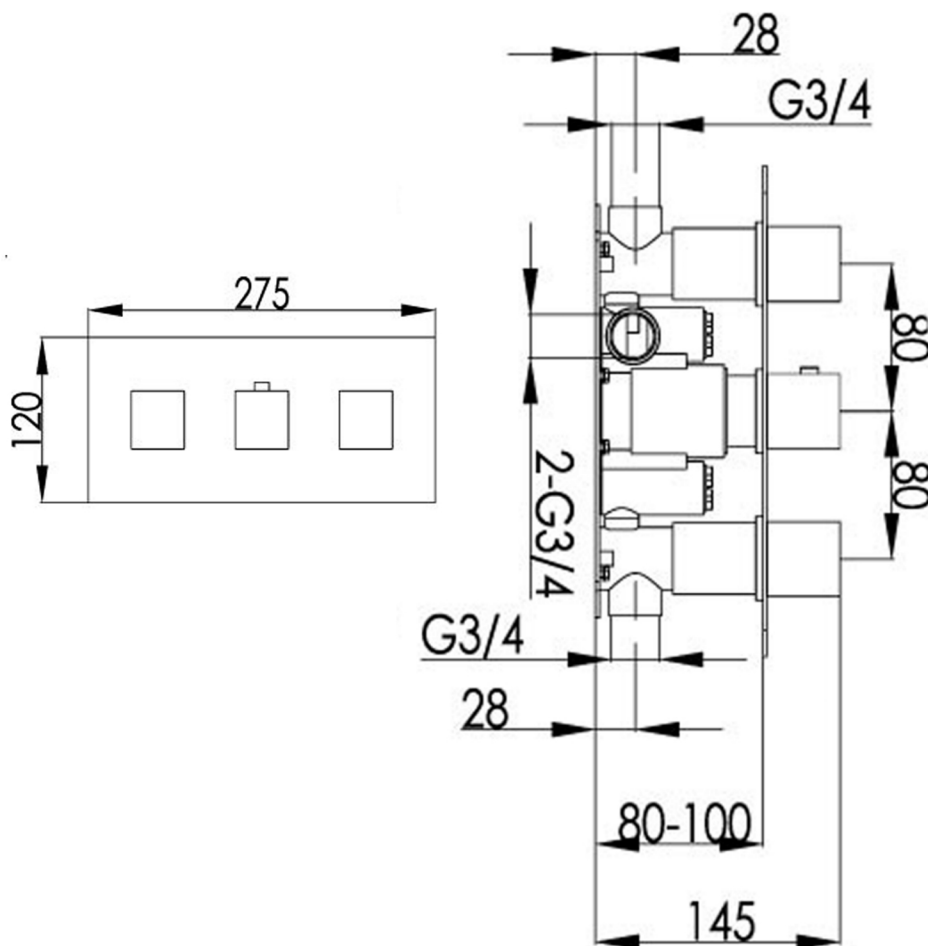

Technical Data Sheet

Product range: ATHENA

Product code: 86693

Finishes Available: Chrome

Min Pressure:

MP 0.5

Approvals:

WRAS

Connections:

G3/4"

Warranty:

15 Years (5 on cartridges)

Flow Rate

0.2Bar: 12L/min

0.5Bar: 17L/min

1Bar: 21L/min