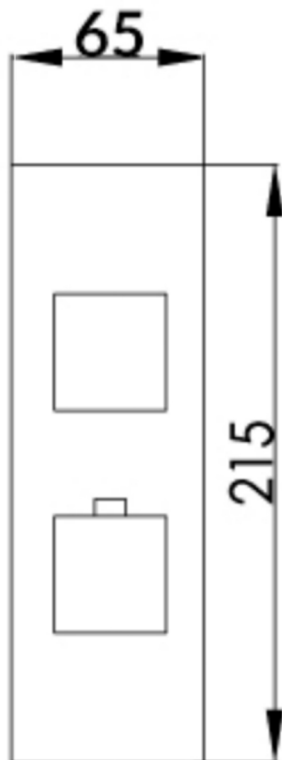

Technical Data Sheet

Product range: ATHENA

Product code: 88651

Finishes Available: Chrome

Min Pressure:

MP 0.5

Approvals:

WRAS

Connections:

G3/4"

Warranty:

15 Years (5 on cartridges)

Flow Rate

0.2Bar: 12L/min

0.5Bar: 17L/min

1Bar: 21L/min