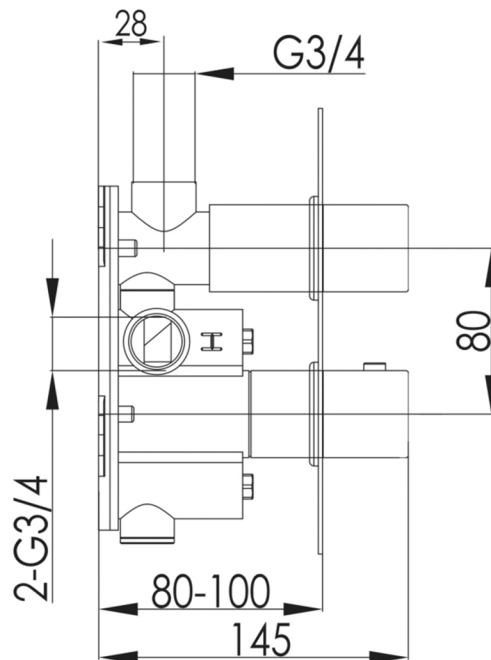

Technical Data Sheet

Product range: ATHENA

Product code: 88651

Finishes Available: Chrome

Min Pressure:

MP 0.5

Approvals:

WRAS

Connections:

G3/4"

Warranty:

15 Years (5 on cartridges)

Flow Rate

0.2Bar: 12L/min

0.5Bar: 17L/min

1Bar: 21L/min