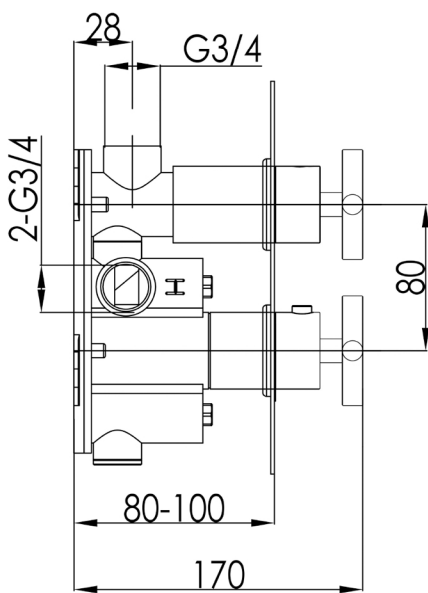

Technical Data Sheet

Product range: ATHENA

Product code: 88671

Finishes Available: Chrome

Min Pressure:

MP 0.5

Approvals:

WRAS

Connections:

G3/4"

Warranty:

15 Years (5 on cartridges)

Flow Rate

0.2Bar: 12L/min

0.5Bar: 17L/min

1Bar: 21L/min