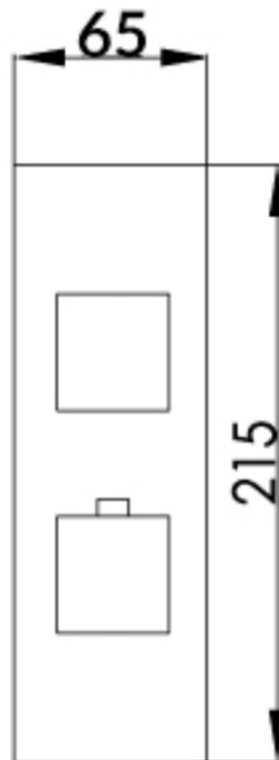

Technical Data Sheet

Product range: ATHENA

Product code: 88671

Finishes Available: Chrome

Min Pressure:

MP 0.5

Approvals:

WRAS

Connections:

G3/4"

Warranty:

15 Years (5 on cartridges)

Flow Rate

0.2Bar: 12L/min

0.5Bar: 17L/min

1Bar: 21L/min