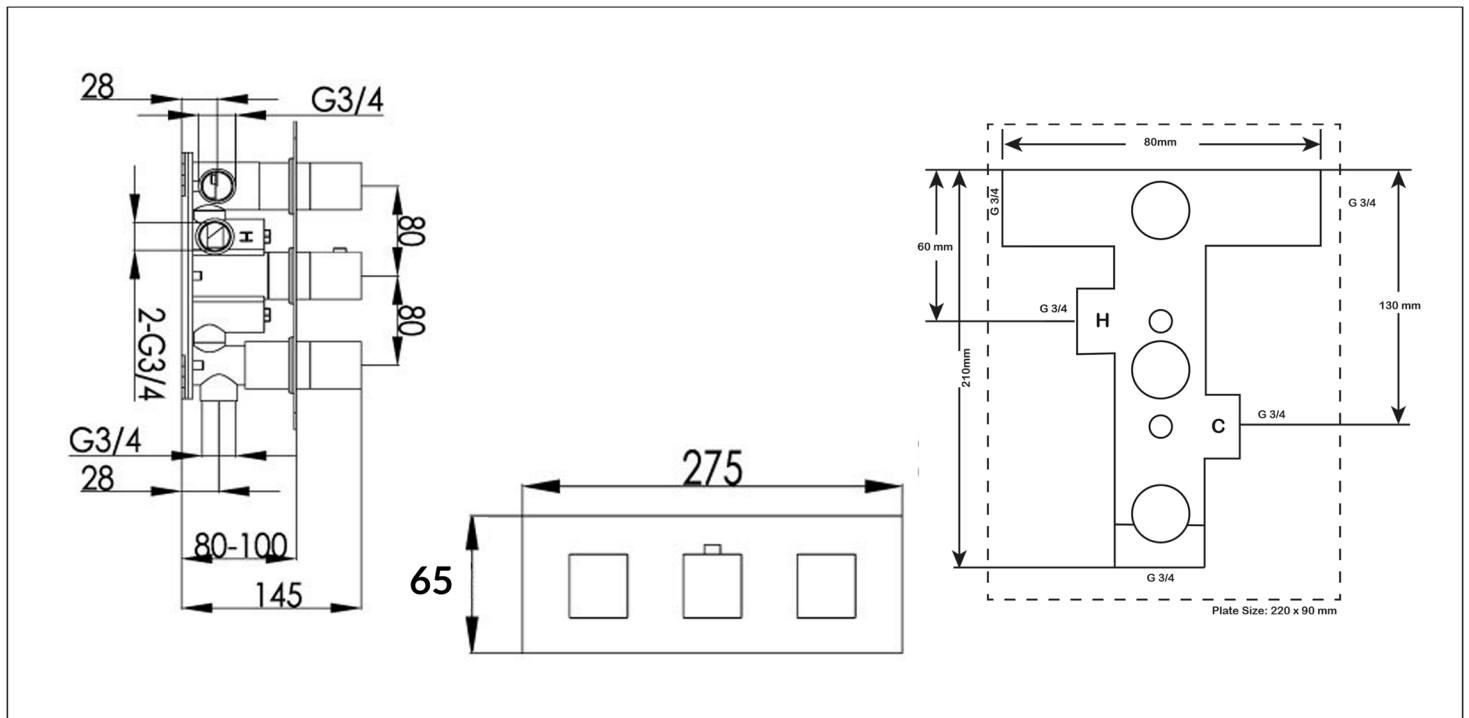

Technical Data Sheet

Product range: SOLEX

Product code: 88692

Finishes Available: Chrome

Min Pressure:

MP 0.5

Approvals:

WRAS

Connections:

G3/4"

Warranty:

15 Years (5 on cartridges)

Flow Rate

Diverter side

0.5 Bar: 10.8 L/min

1 Bar: 12.3 L/min

2 Bar: 16.5 L/min

3 Bar: 19.2 L/min

4 Bar: 22 L/min

5 Bar: 24.8 L/min

Flow Rate

On-Off side

0.5 Bar: 10.9 L/min

1 Bar: 12.3 L/min