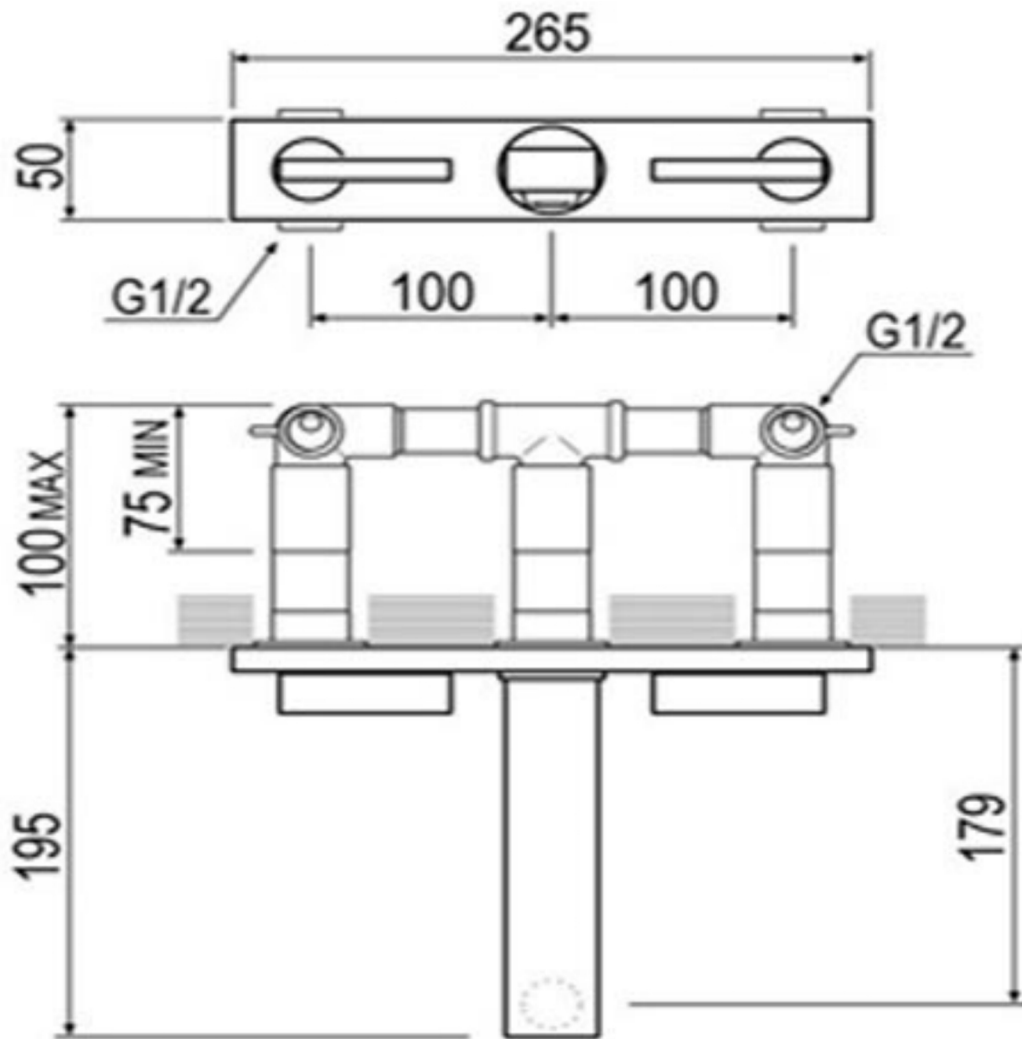

Technical Drawing

Product code: 891433

Product range: Idea

www.jtpuk.co.uk

technical@jtpuk.co.uk

01895 442211