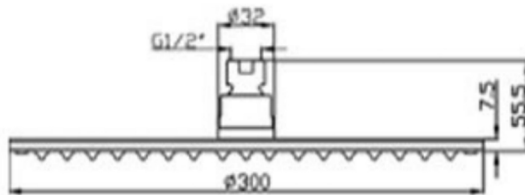

Technical Data Sheet

Product range: OVERHEAD SHOWER

Product code: 9201

Finishes Available: Chrome

Min Pressure:
HP 1

Approvals:
N/A

Connections:
G 1/2"

Warranty:
15 Years

Flow Rate