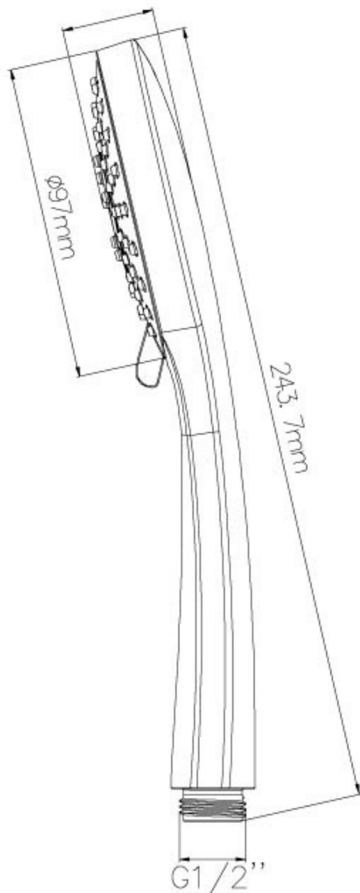

Technical Data Sheet

Product range: Shower handle

Product code: 9515

Finishes Available: Chrome

Min Pressure:

Approvals:

N/A

Connections:

$G1/2''$

Warranty:

15 Years