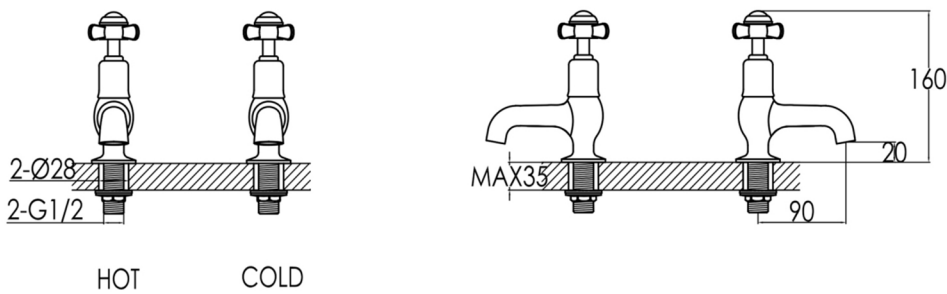

Technical Data Sheet

Product range: GROSVENOR

Product code: 98025, 98025G, GB98025

Finishes Available: Brass with Chrome, Antique Brass finishes

Min Pressure:

LP 0.2

Approvals:

N/A

Connections:

G 1/2"

Warranty:

15 Years (5 on cartridges)

Flow Rate

0.2Bar: 6.6L/min

0.5Bar: 8L/min

1Bar: 9.6L/min