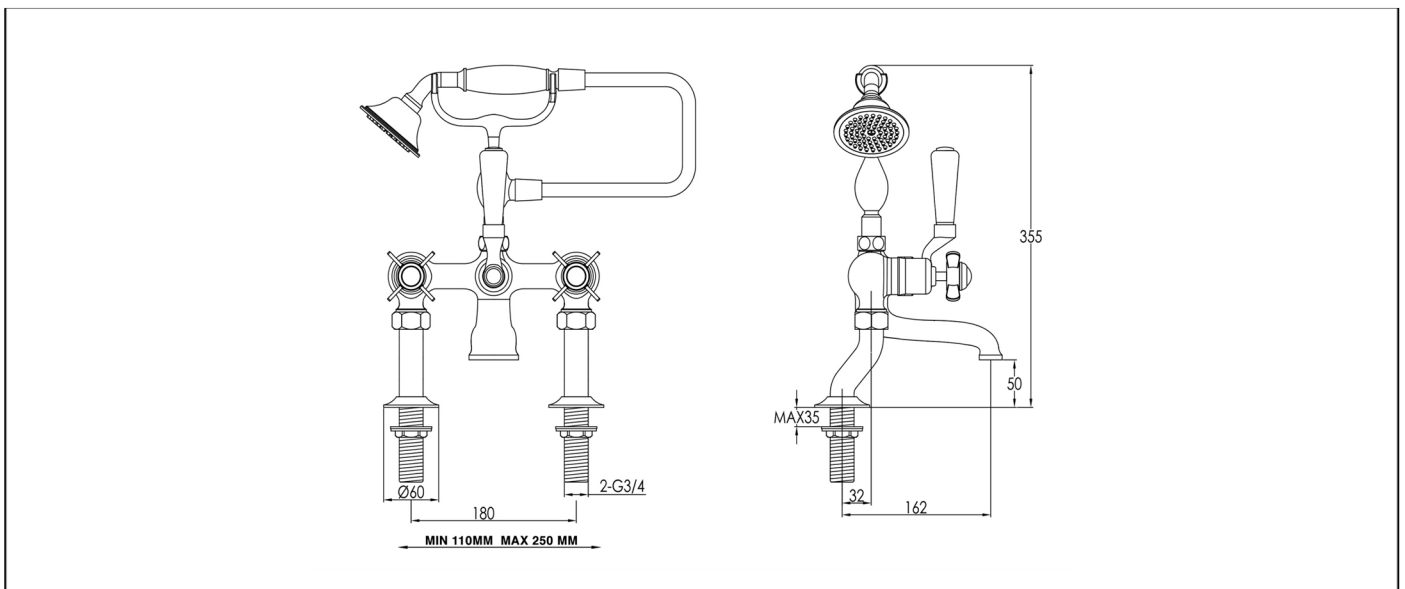

Technical Data Sheet

Product range: GROSVENOR

Product code: 98275, 98275NK, 986275G, GB98275

Finishes Available: Chrome, Nickel, Polished Gold

Min Pressure:

Approvals:
N/A

Connections:
G3/4"

Warranty:
15 Years (5 on cartridges)

Flow Rate

Bath
0.2Bar: 9L/min
0.5Bar: 10.5L/min
1Bar: 12.5L/min
2Bar: 17L/min
3Bar: 20.2L/min

Flow Rate

Shower
0.2Bar: 6L/min
0.5Bar: 7.6L/min
1Bar: 8.8L/min
2Bar: 12L/min
3Bar: 15L/min