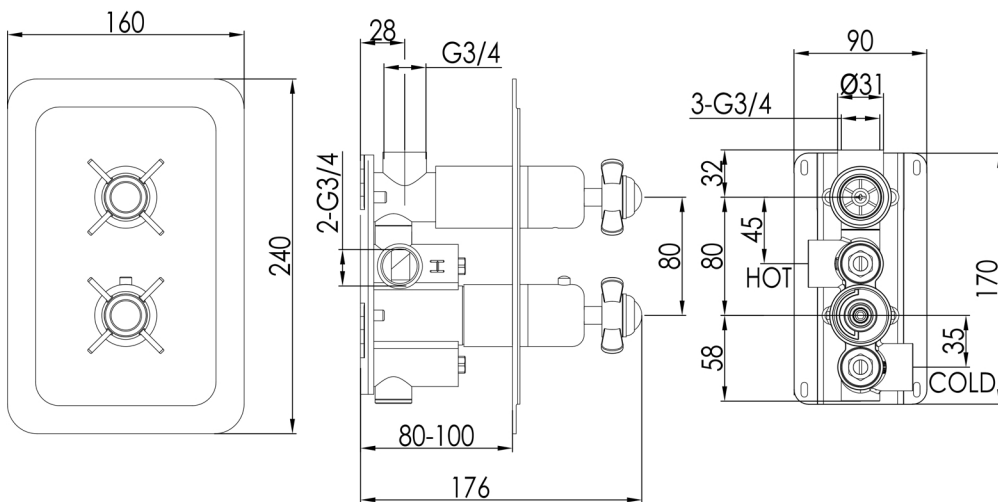

# Technical Data Sheet

Product range: GROSVENOR

Product code: 98651, 98651NK, 986651G, GB98651

Finishes Available: Brass with Chrome, Antique Brass finishes

**Min Pressure:**

MP 0.5

**Approvals:**

WRAS

**Connections:**

G 3/4"

**Warranty:**

15 Years (5 on cartridges)

## Flow Rate

0.2Bar: 12L/min

0.5Bar: 17L/min

1Bar: 21L/min

2Bar: 28.5L/min

3Bar: 36L/min