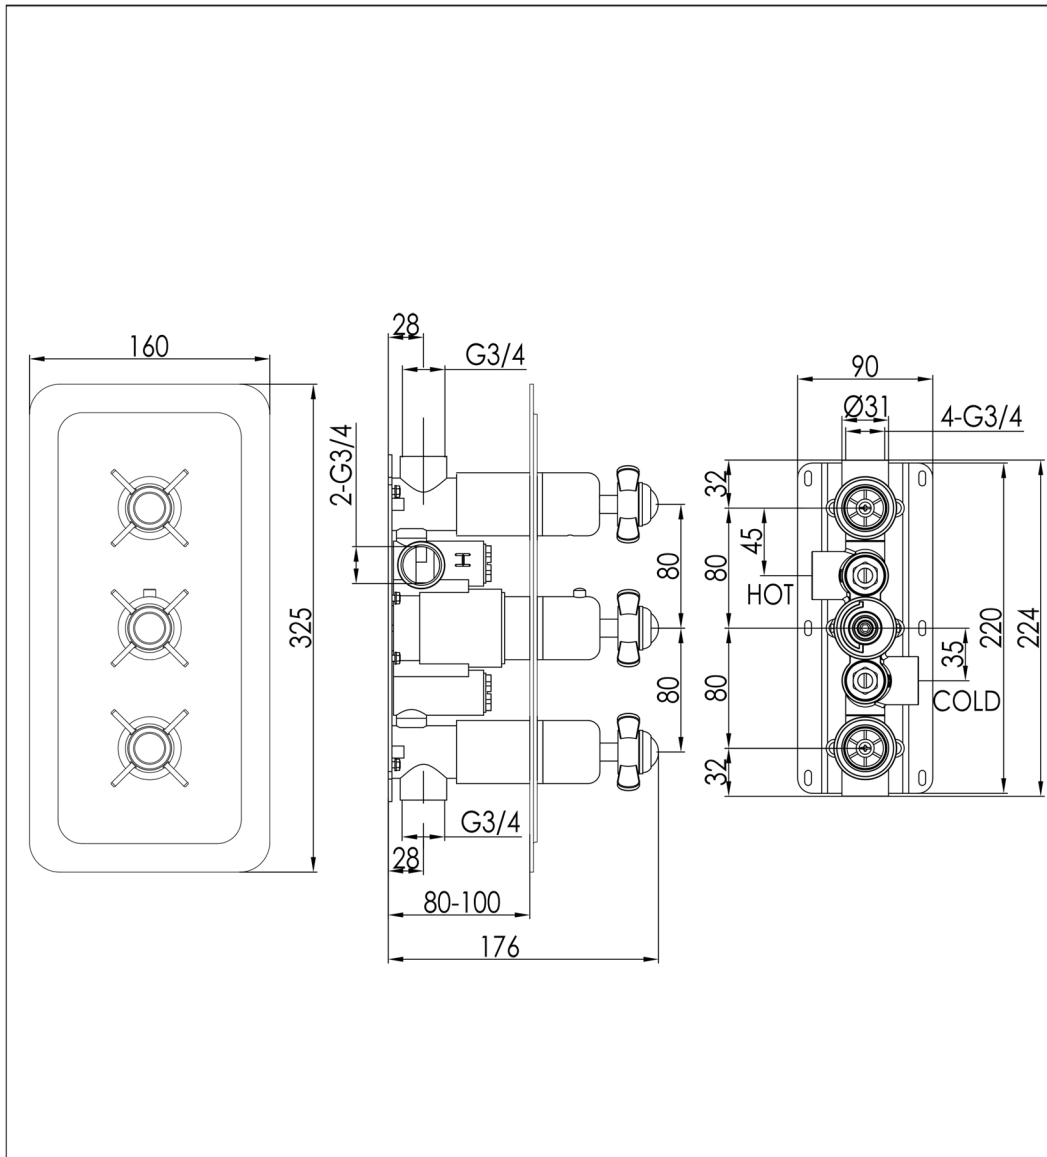

Technical Data Sheet

Product range: GROSVENOR

Product code: 98690, 98690NK, 986690G, GB98690

Finishes Available: Brass with Chrome, Antique Brass, Nickel finishes

Min Pressure:
MP 0.5

Approvals:
WRAS

Connections:
G 3/4"

Warranty:
15 Years (5 on cartridges)

Flow Rate
0.2Bar: 12L/min
0.5Bar: 17L/min
1Bar: 21L/min
2Bar: 28.5L/min
3Bar: 36L/min