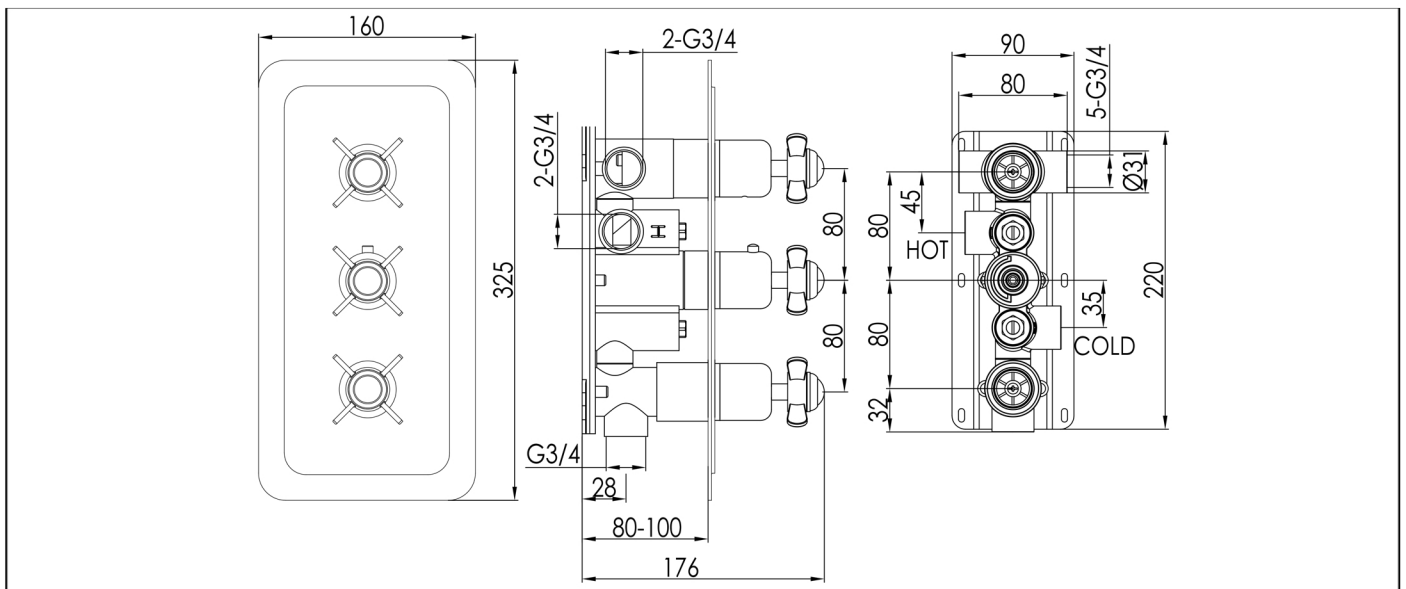

Technical Data Sheet

Product range: GROSVENOR

Product code: 98691, 98691NK, 986691G, GB98691

Finishes Available: Brass with Chrome, Antique Brass, Nickel finishes

Min Pressure:
MP 0.5

Approvals:
WRAS

Connections:
G3/4"

Warranty:
15 Years (5 on cartridges)

Flow Rate

Diverter side
0.2Bar: 8.5L/min
0.5Bar: 12L/min
1Bar: 16L/min
2Bar: 22.5L/min
3Bar: 28.5L/min

Flow Rate

On-Off side
0.2Bar: 12L/min
0.5Bar: 17L/min
1Bar: 21L/min
2Bar: 28.5L/min
3Bar: 36L/min