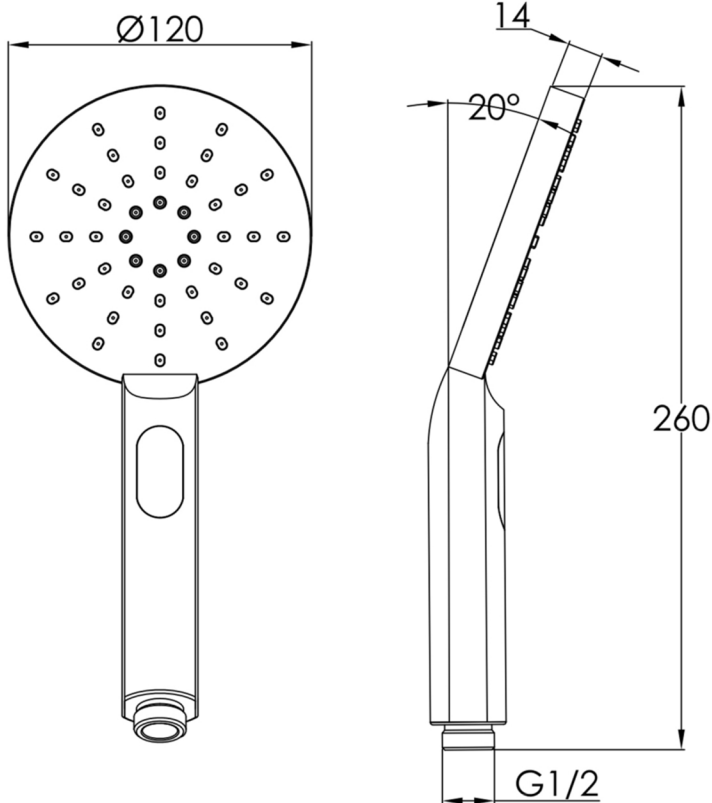

# Technical Data Sheet

Product range: Shower handle

Product code: AMR-SH

Finishes Available: Chrome

**Min Pressure:**

LP 0.5

**Approvals:**

N/A

**Connections:**

G1/2"

**Warranty:**

15 Years (5 on cartridges)