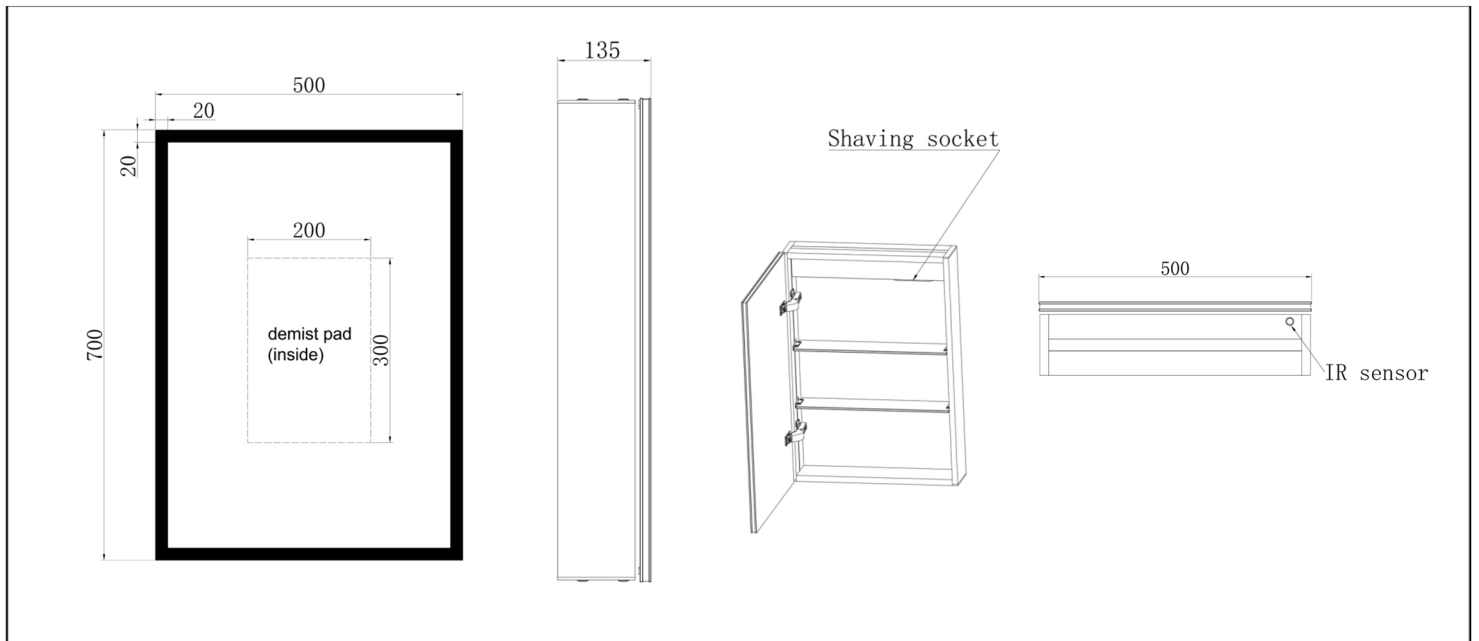

Technical Data Sheet

Product range: ASPECT

Product code: ASP500

Finishes Available: Aluminium, Glass

Code	Size	Switch	Demister	Colour Change	Shaver Socket	Orientation
ASP500	500 x 700	Bottom Sensor	Yes	N/A	Yes	Hung landscape