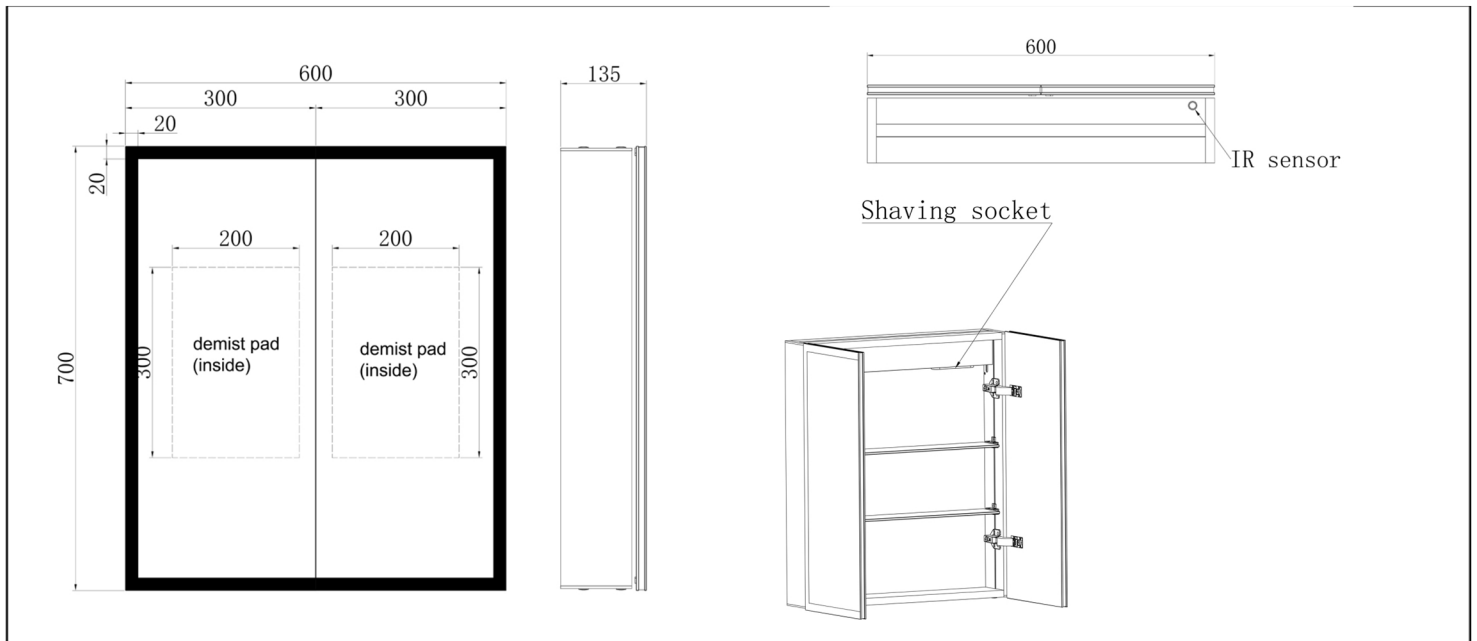

Technical Data Sheet

Product range: ASPECT

Product code: ASP600

Finishes Available: Aluminium, Glass

Code	Size	Switch	Demister	Colour Change	Shaver Socket	Orientation
ASP600	600 x 700	Bottom Sensor	Yes	N/A	Yes	Hung landscape