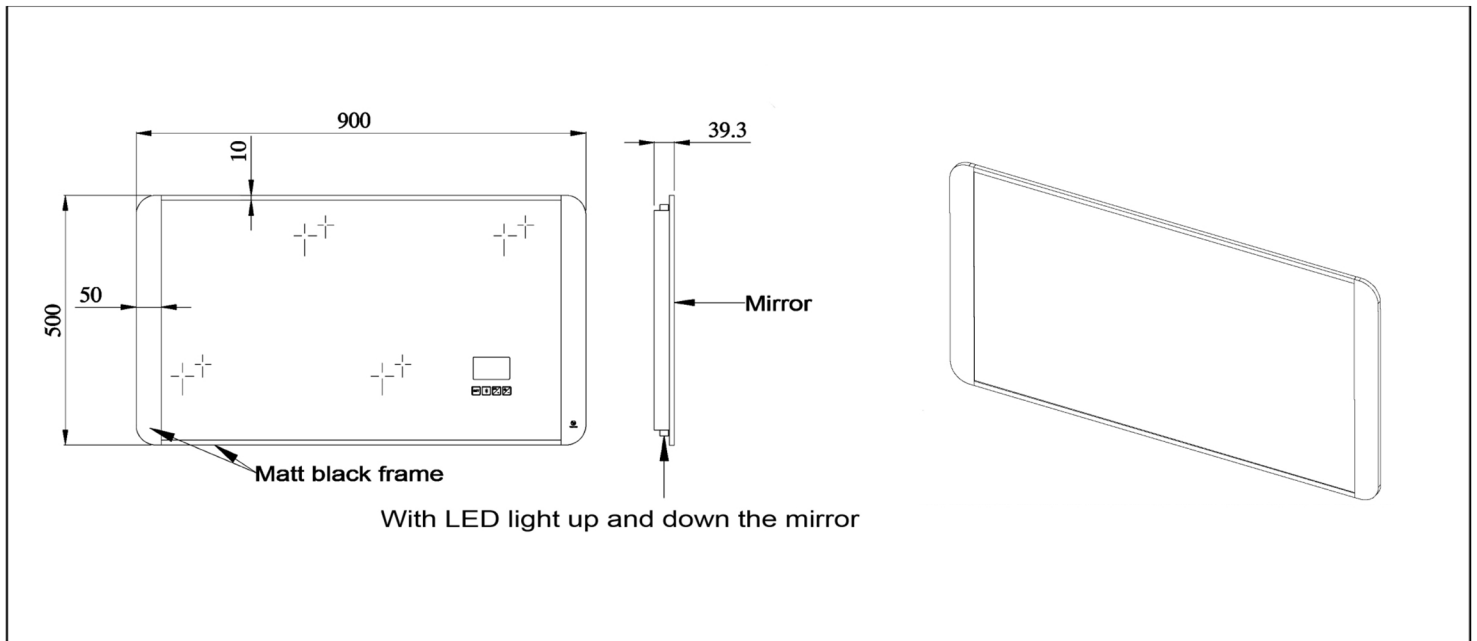

Technical Data Sheet

Product range: DM1

Product code: BM500

Finishes Available: Aluminium, glass

Code	Size	Switch	Demister	Colour Change	Shaver Socket	Orientation
BM500	500x900mm	Touch Sensor	Yes	By holding Touch Sensor	N/A	Hung Landscape