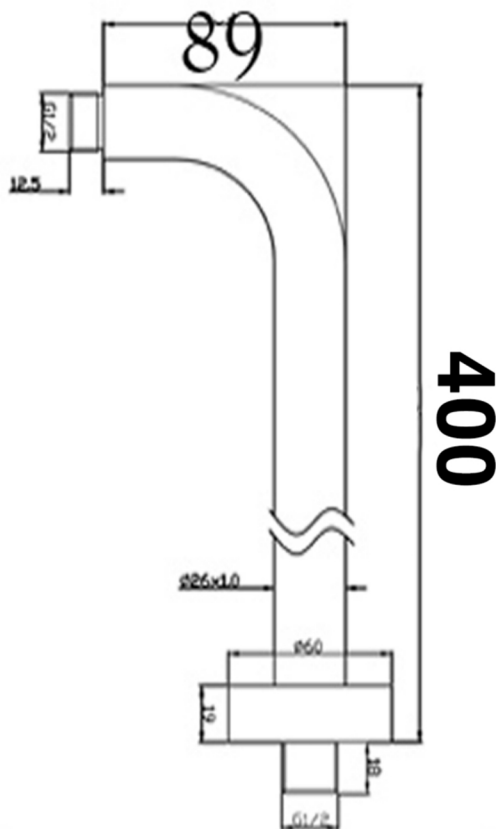

Technical Data Sheet

Product range: Shower arm

Product code: C021400

Finishes Available: Chrome

Min Pressure:

Approvals:

Connections:
G1/2"

Warranty:
15 Years