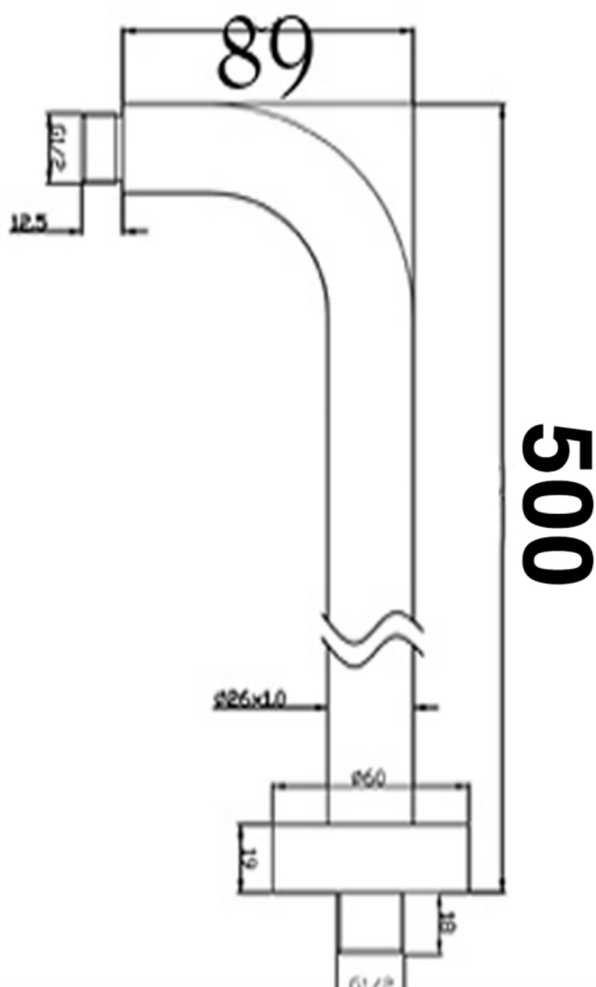

# Technical Data Sheet

Product range: Shower arm

Product code: C021500

Finishes Available: Chrome

Min Pressure:

Approvals:

Connections:  
G1/2"

Warranty:  
15 Years