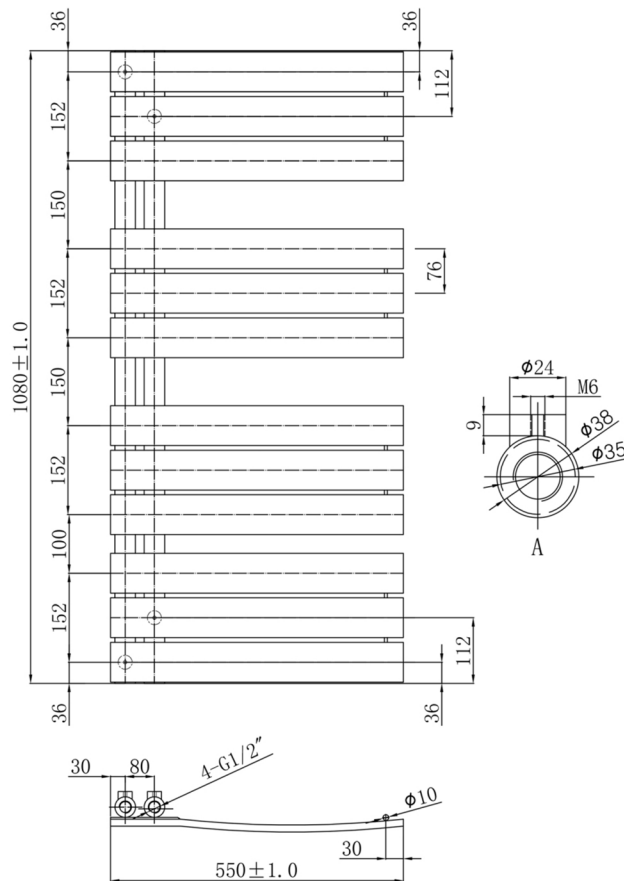

# Technical Data Sheet

Product range: CLEO

Product code: CLE108BBL

Finishes Available: Brushed Black

Size	Bars	BTU	Pipe Centre	Projection	Recommended Element	Finish
1080 x 550	12	1273	80	100	400W	Steel PVD Brushed Black