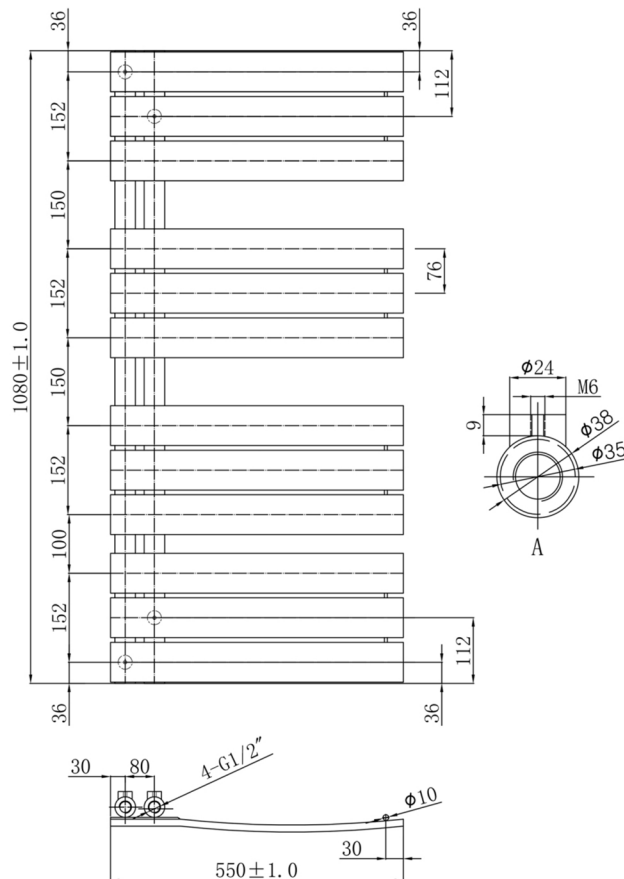

Technical Data Sheet

Product range: CLEO

Product code: CLE108MB

Finishes Available: Matt Black

Size	Bars	BTU	Pipe Centre	Projection	Recommended Element	Finish
1080 x 550	12	1884	80	100	400W	Matt Black Steel Powder Coated