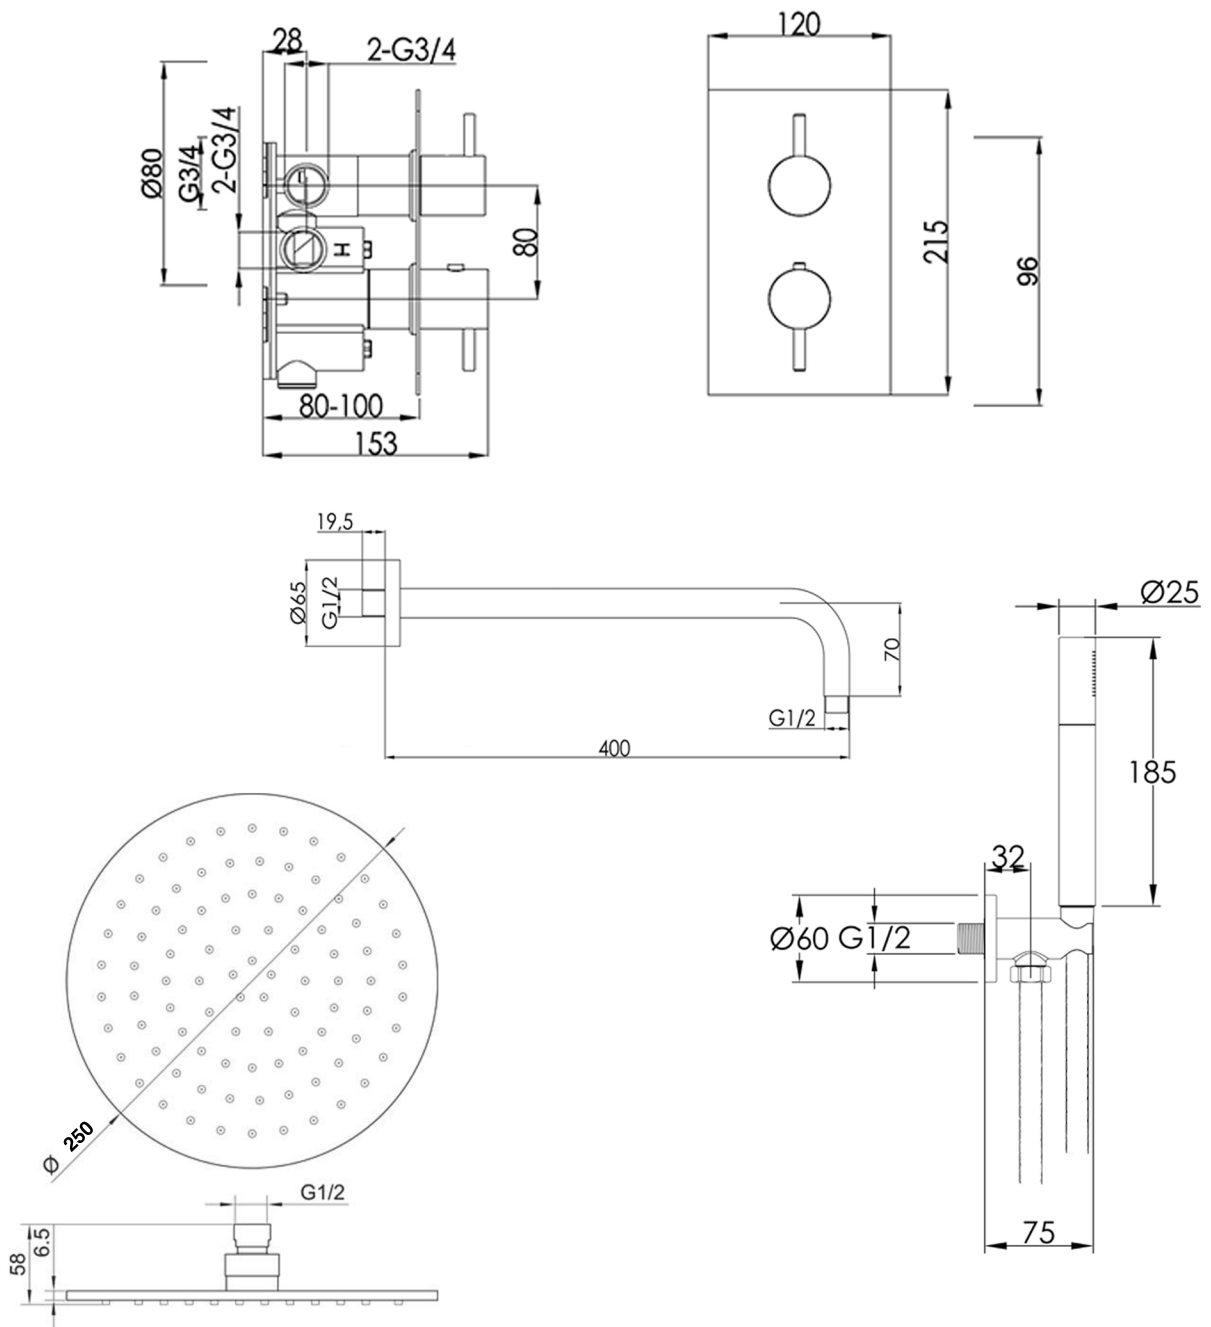

# Technical Drawing

**Product code:** COM076

**Product range:** Concealed Shower Combinations

[www.jtpuk.co.uk](http://www.jtpuk.co.uk)

[technical@jtpuk.co.uk](mailto:technical@jtpuk.co.uk)

01895 442211