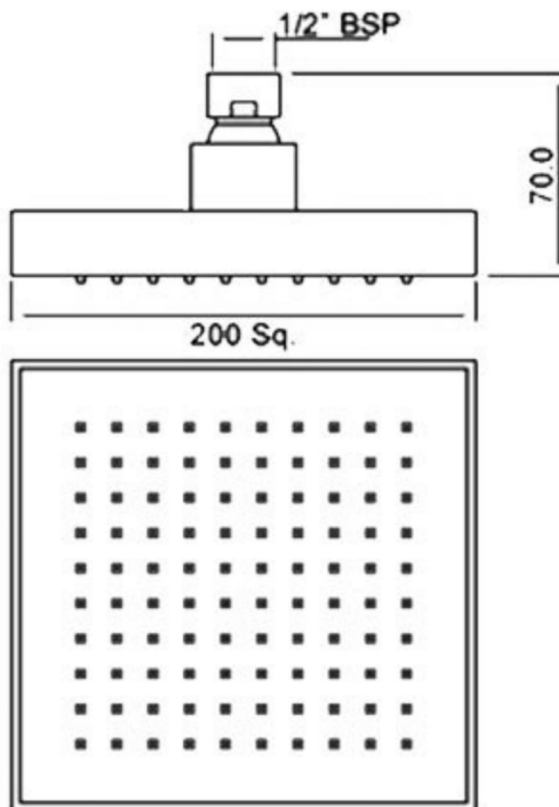

Technical Data Sheet

Product range: OVERHEAD SHOWER

Product code: E044015

Finishes Available: Chrome

Min Pressure:

HP 1

Approvals:

N/A

Connections:

G 1/2"

Warranty:

15 Years

Flow Rate

1Bar: 10.2L/min

2Bar: 24.1L/min

3Bar: 24.1L/min