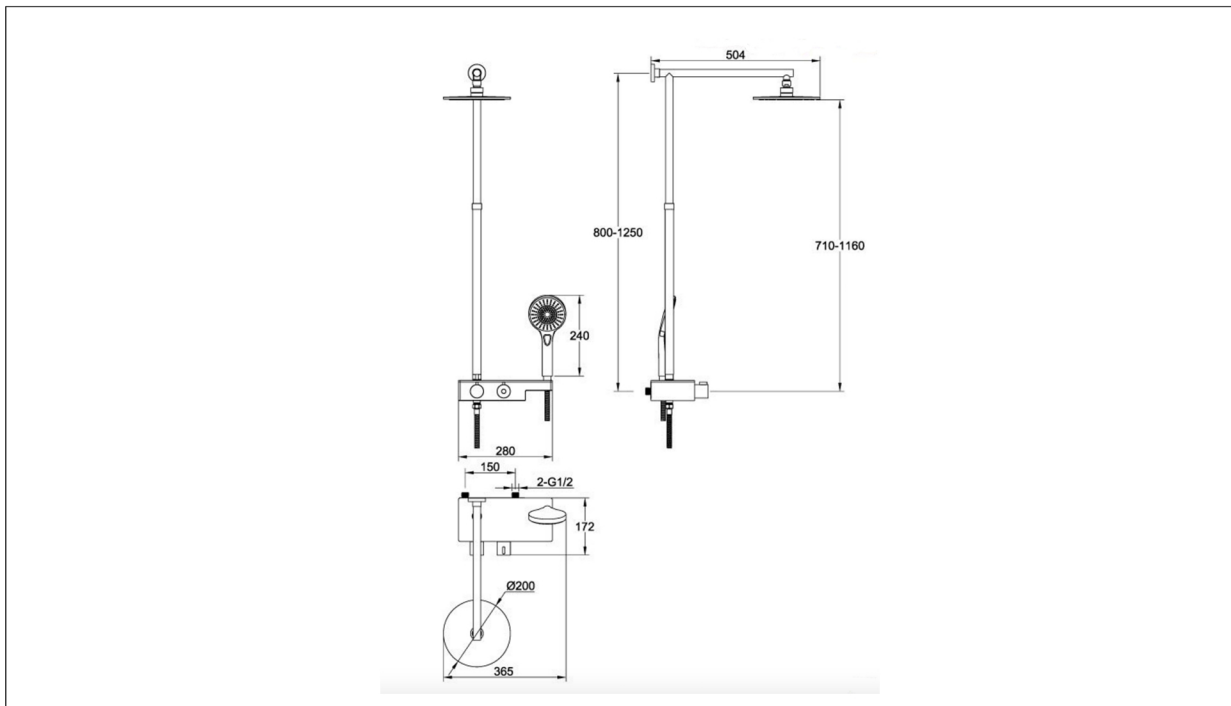

Technical Data Sheet

Product range: Thermostatic

Product code: ED189

Finishes Available: Chrome

Min Pressure:

HP 2

Approvals:

N/A

Connections:

G1/2"

Warranty:

15 Years (5 on cartridges)

Flow Rate

Shower Handle

0.5Bar: 6.2L/min

1Bar: 7.6L/min

2Bar: 10.8L/min

3Bar: 13.8L/min

Flow Rate

Shower Head

0.5Bar: 6L/min

1Bar: 8.1L/min

2Bar: 11.8L/min

3Bar: 14L/min