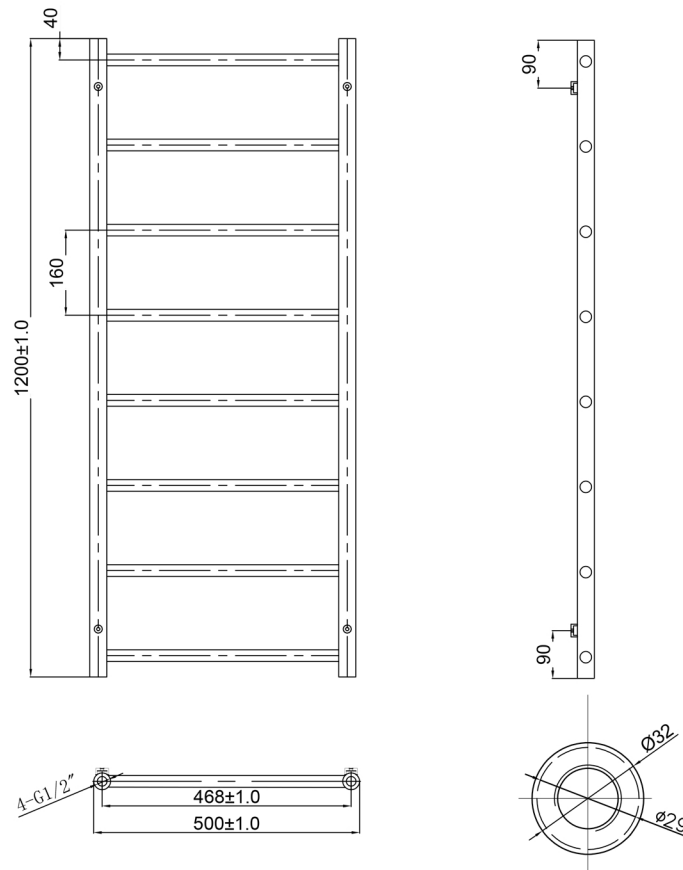

Technical Data Sheet

Product range: EVO

Product code: EVO1200BBL

Finishes Available: Brushed Black

Size	Bars	BTU	Pipe Centre	Projection	Recommended Element	Finish
1200 X 500	8	615	468	76	200 W	Steel PVD Brushed Black