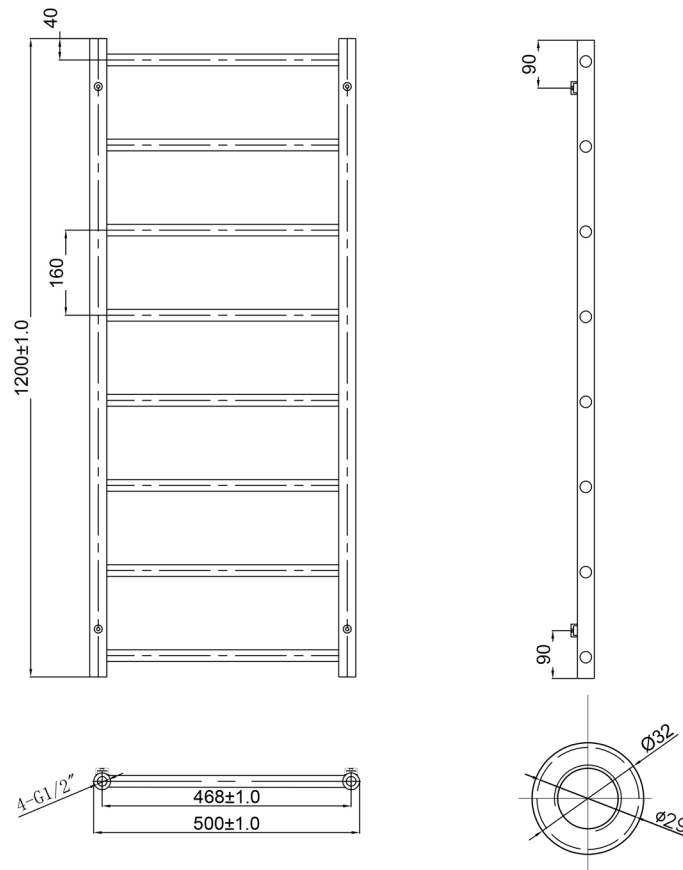

# Technical Data Sheet

Product range: EVO

Product code: EVO1200BBR

Finishes Available: Brushed Brass

Size	Bars	BTU	Pipe Centre	Projection	Recommended Element	Finish
1200 X 500	8	615	468	76	200 W	Steel PVD Brushed Brass