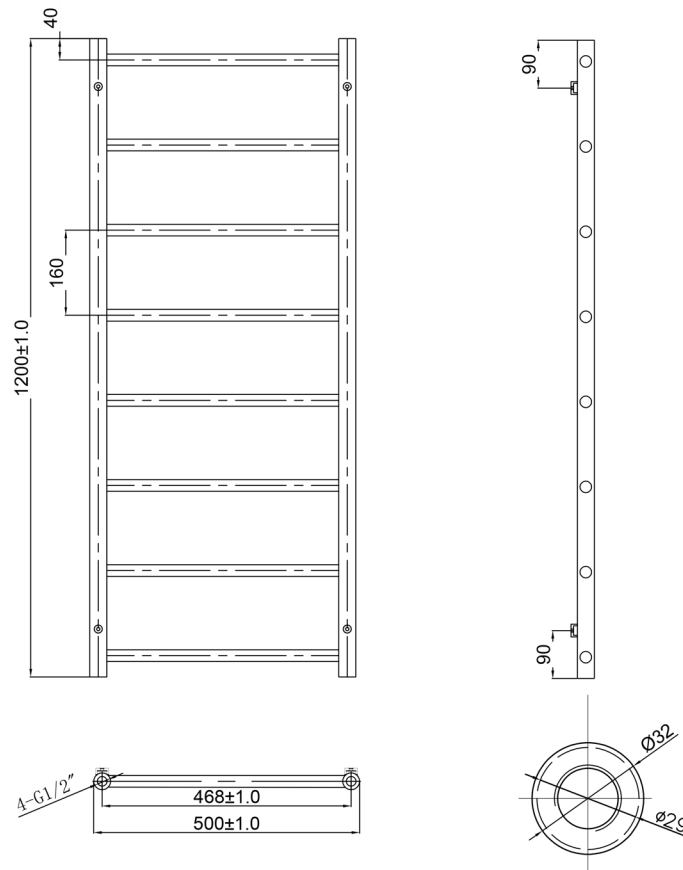

Technical Data Sheet

Product range: EVO

Product code: EVO1200BRZ

Finishes Available: Brushed Bronze

Size	Bars	BTU	Pipe Centre	Projection	Recommended Element	Finish
1200 X 500	8	615	468	76	200 W	Steel PVD Brushed Bronze