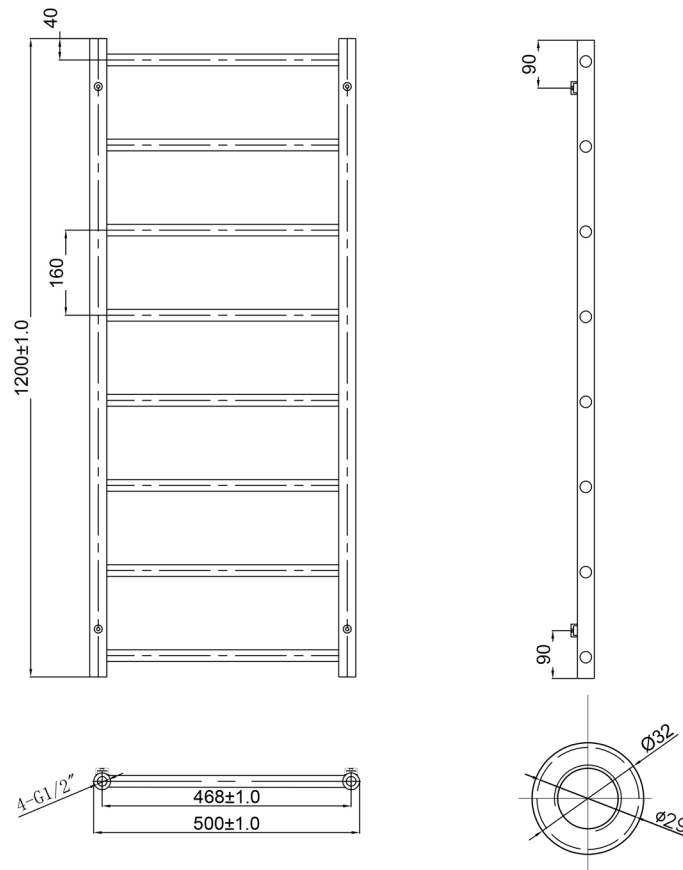

# Technical Data Sheet

Product range: EVO

Product code: EVO1200CH

Finishes Available: Chrome

Size	Bars	BTU	Pipe Centre	Projection	Recommended Element	Finish
1200 X 500	8	615	468	76	200 W	Steel Chrome