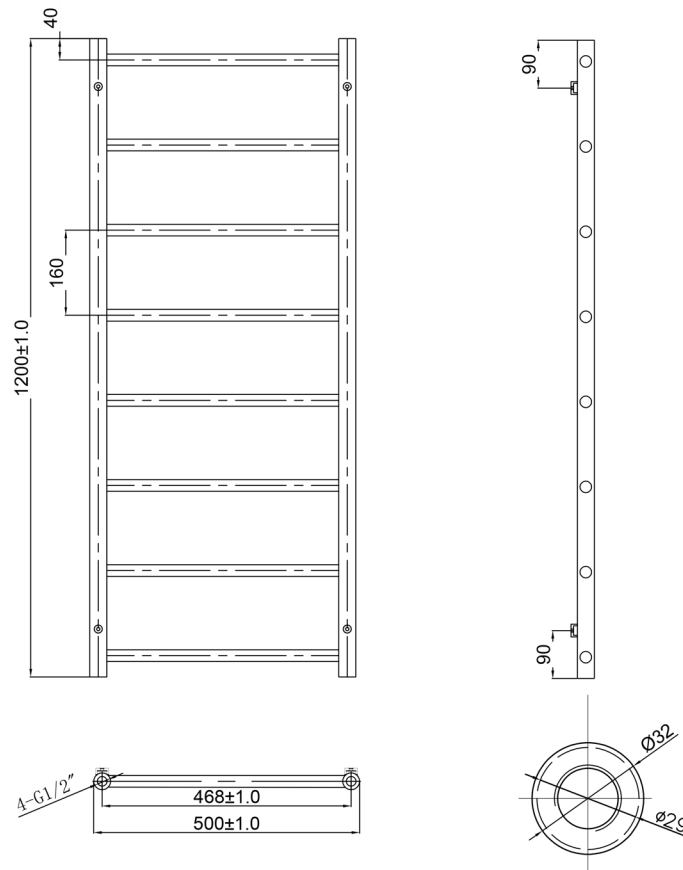

Technical Data Sheet

Product range: EVO

Product code: EVO1200MB

Finishes Available: Matt Black

Size	Bars	BTU	Pipe Centre	Projection	Recommended Element	Finish
1200 X 500	8	615	468	76	200 W	Steel PVD Matt Black