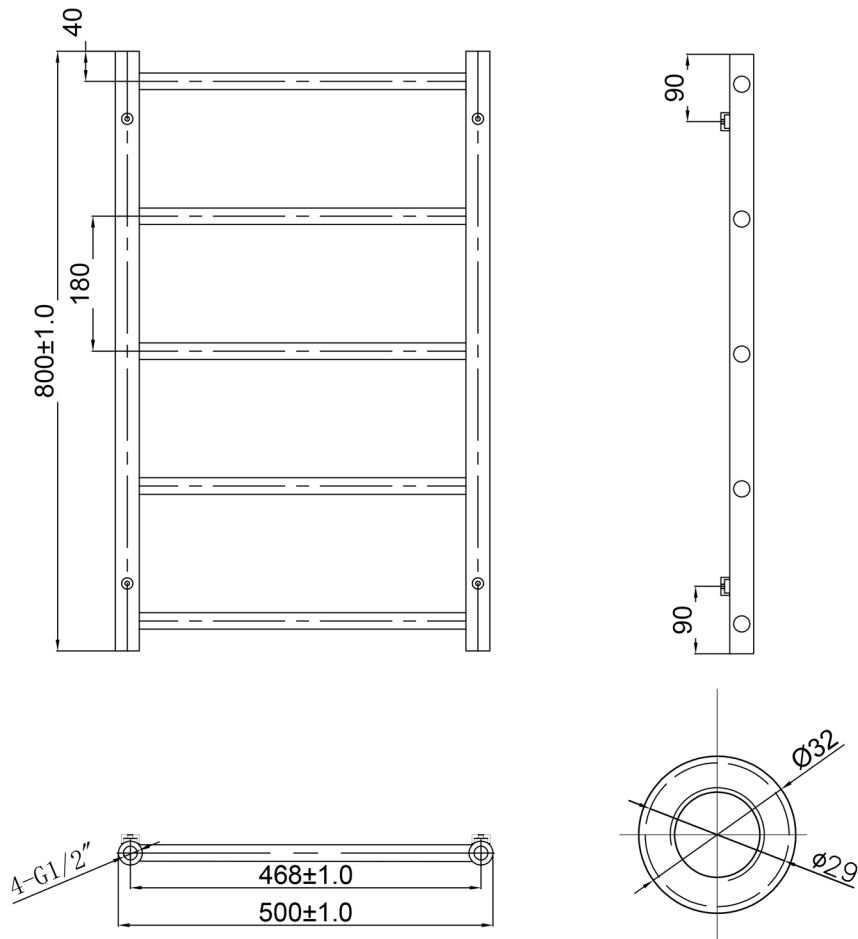

Technical Data Sheet

Product range: EVO

Product code: EVO800BBL

Finishes Available: Brushed Black

Size	Bars	BTU	Pipe Centre	Projection	Recommended Element	Finish
800 X 500	5	397	468	76	200 W	Steel PVD Brushed Black