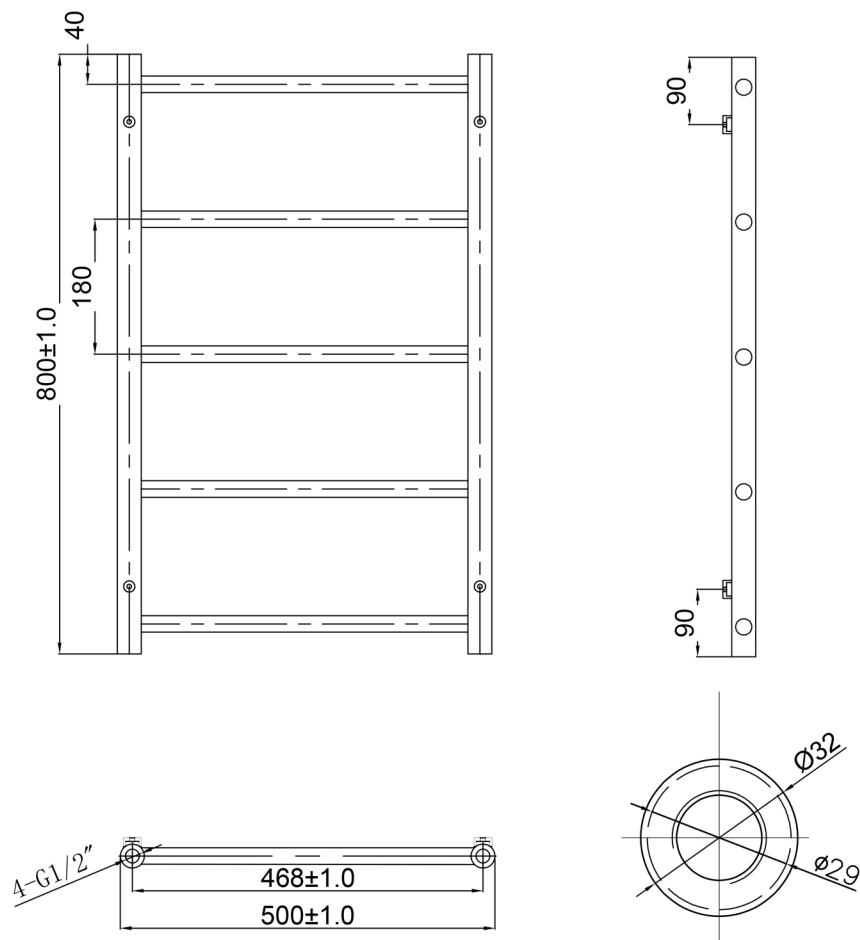

Technical Data Sheet

Product range: EVO

Product code: EVO800BBR

Finishes Available: Brushed Brass

Size	Bars	BTU	Pipe Centre	Projection	Recommended Element	Finish
800 X 500	5	397	468	76	200 W	Steel PVD Brushed Brass