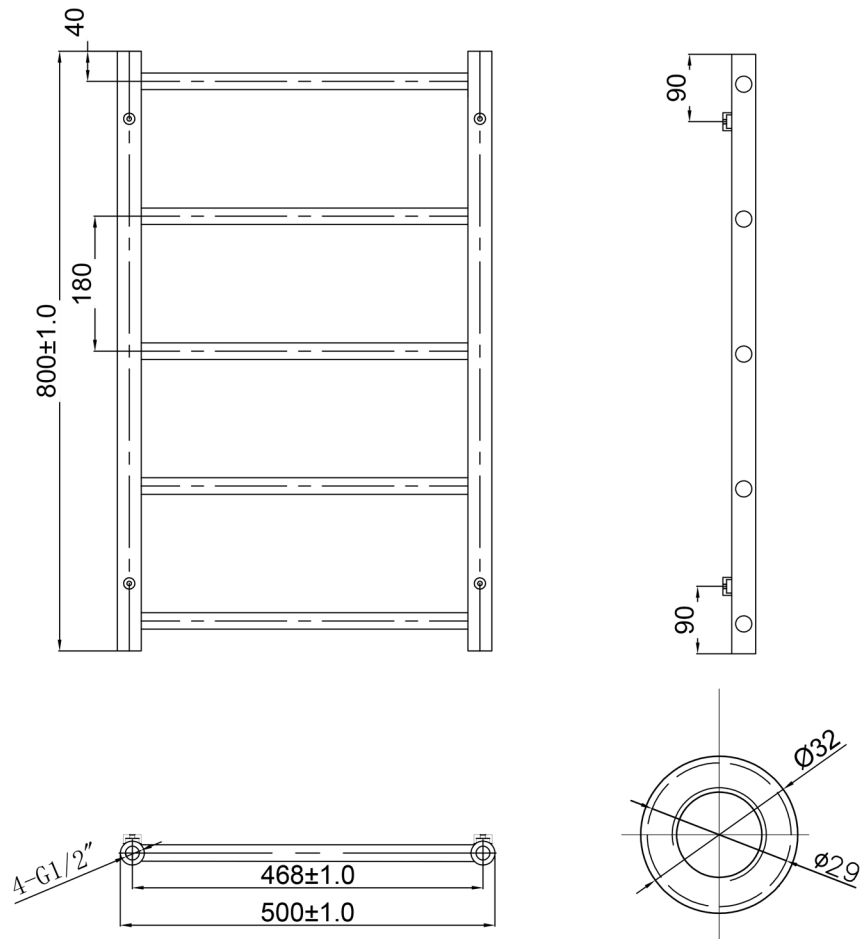

# Technical Data Sheet

Product range: EVO

Product code: EVO800BRZ

Finishes Available: Brushed Bronze

Size	Bars	BTU	Pipe Centre	Projection	Recommended Element	Finish
800 X 500	5	397	468	76	200 W	Steel PVD Brushed Bronze