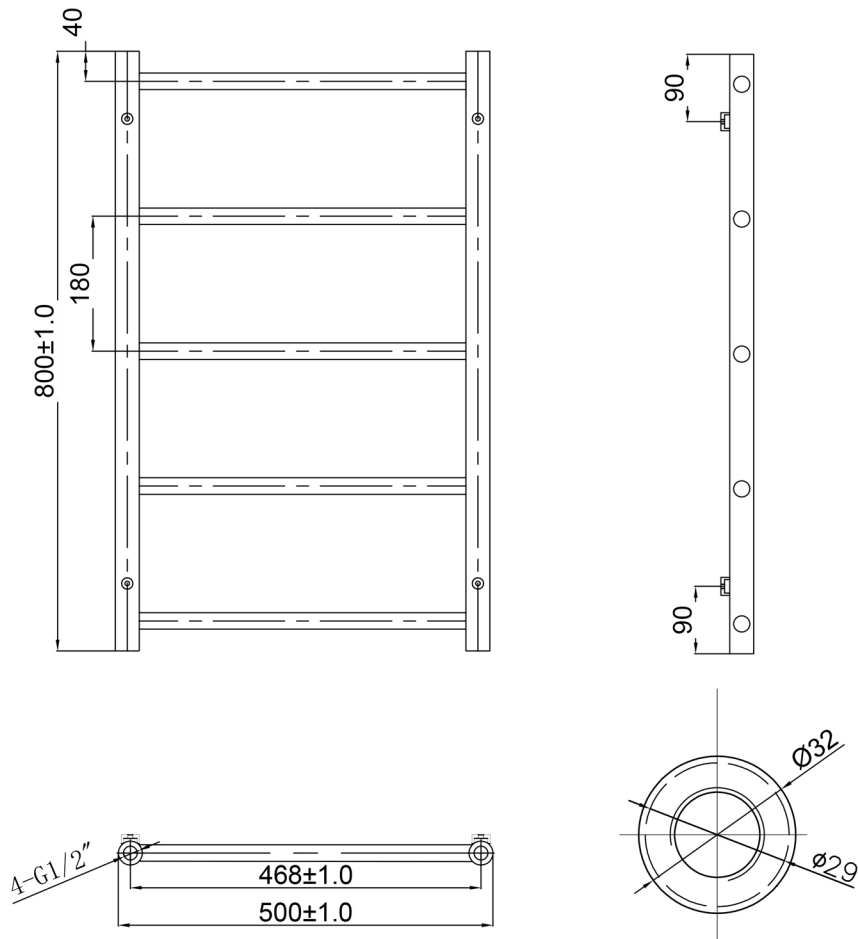

Technical Data Sheet

Product range: EVO

Product code: EVO800CH

Finishes Available: Chrome

Size	Bars	BTU	Pipe Centre	Projection	Recommended Element	Finish
800 X 500	5	397	468	76	200 W	Steel Chrome