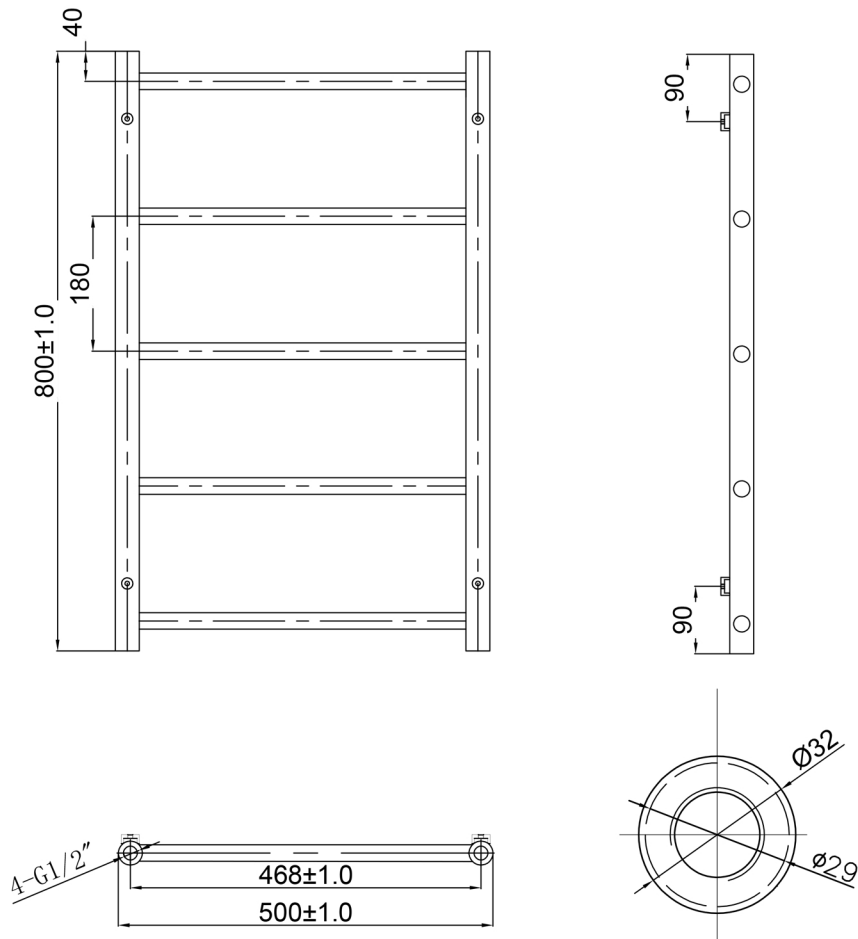

Technical Data Sheet

Product range: EVO

Product code: EVO800MB

Finishes Available: Matt Black

Size	Bars	BTU	Pipe Centre	Projection	Recommended Element	Finish
800 X 500	5	397	468	76	200 W	Steel PVD Matt Black